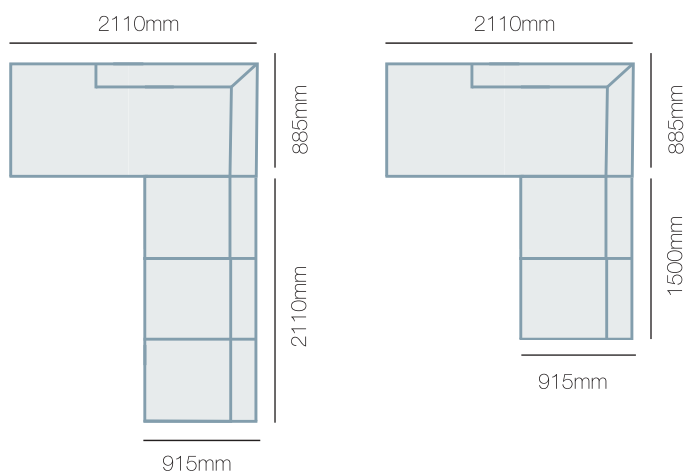

CORNER MODULAR