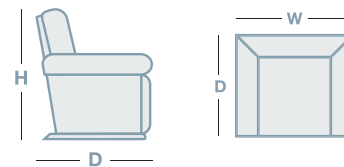

HOW TO MEASURE

CONNECT WITH US

www.la-z-boy.co.nz • www.la-z-boy.com.au

LA Z BOY®

Coverings: Product image may depict coverings that are no longer available or differ from actual colour. For current covering options please contact your local retailer.

Dimensions: Please note that variations in dimensions and appearance can occur. Construction differences in upholstery covering (fabric and leather) can cause variances in dimensions. All dimensions are shown in millimeters. Measurements quoted are a guide only. Please confirm details with your local retailer before ordering.

Product illustrations: The product images shown are for illustration purposes only and may not be an exact representation of the product. Please confirm details with your local retailer before ordering.