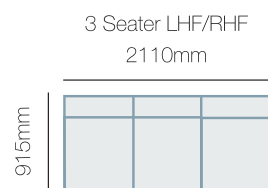

FEATURES & OPTIONS

- Solid timber legs
- Available in fabric & leather

IN THE RANGE

	W	D	H
 Nash Armchair	1170mm	915mm	775mm
 Nash 2.5 Seater	1855mm	915mm	775mm
 Nash 3 Seater	2515mm	915mm	775mm
Nash Modular Pieces			775mm

CORNER MODULAR

HOW TO MEASURE

CONNECT WITH US

www.la-z-boy.co.nz • www.la-z-boy.com.au

LA Z BOY®

Coverings: Product image may depict coverings that are no longer available or differ from actual colour. For current covering options please contact your local retailer.