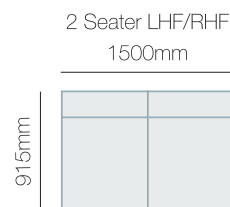

FEATURES & OPTIONS

- Solid timber legs
- Available in fabric & leather

IN THE RANGE

	W	D	H
 Nash Armchair	1170mm	915mm	775mm
 Nash 2.5 Seater	1855mm	915mm	775mm
 Nash 3 Seater	2515mm	915mm	775mm
Nash Modular Pieces			775mm

CORNER MODULAR

HOW TO MEASURE

CONNECT WITH US

www.la-z-boy.co.nz • www.la-z-boy.com.au

LA Z BOY®

Coverings: Product image may depict coverings that are no longer available or differ from actual colour. For current covering options please contact your local retailer.

Dimensions: Please note that variations in dimensions and appearance can occur. Construction differences in upholstery covering (fabric and leather) can cause variances in dimensions. All dimensions are shown in millimeters. Measurements quoted are a guide only. Please confirm details with your local retailer before ordering.