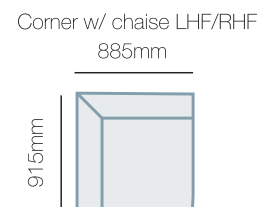

FEATURES & OPTIONS

- Solid timber legs
- Available in fabric & leather

IN THE RANGE

	W	D	H
 Nash Armchair	1170mm	915mm	775mm
 Nash 2.5 Seater	1855mm	915mm	775mm
 Nash 3 Seater	2515mm	915mm	775mm
Nash Modular Pieces			775mm

CORNER MODULAR

HOW TO MEASURE

CONNECT WITH US

www.la-z-boy.co.nz • www.la-z-boy.com.au

LA Z BOY®

Coverings: Product image may depict coverings that are no longer available or differ from actual colour. For current covering options please contact your local retailer.

Dimensions: Please note that variations in dimensions and appearance can occur. Construction differences in upholstery covering (fabric and leather) can cause variances in dimensions. All dimensions are shown in millimeters. Measurements quoted are a guide only. Please confirm details with your local retailer before ordering.