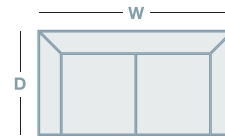

HOW TO MEASURE