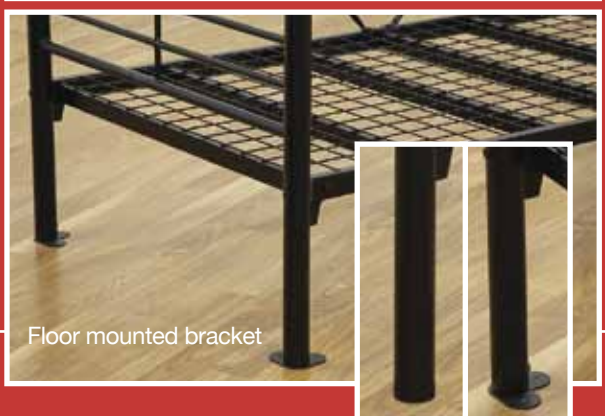

commercial BEDS

Floor mounted bracket

- Size: Single, King Single
- Colour: Black
- Construction: All steel frame with reinforced mesh base
- Floor mounted brackets (or plastic caps supplied)
- Optional commercial quality inner spring or foam mattress available

commercial BUNK

- Size: Single, King Single
- Colour: Black
- Construction: All steel frame with mesh bases
- Floor mounted brackets (or plastic caps supplied)
- Reinforced mesh base
- AFRDI safety and weight tested to Blue Tick Standard
- Optional commercial quality inner spring or foam mattress available