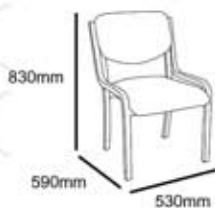

Woodtech

WOO 01