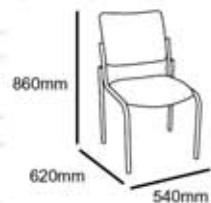

Esteem 40

EST 40 4L B