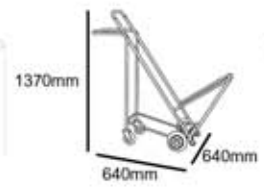

Sleigh Chair Adjustable Trolley 150

TRO 150 AD

3
YEARS
WARRANTY

Sleigh Chair Trolley 150

TRO 150

3
YEARS
WARRANTY

Ask for a copy of the below catalogues
to view additional ranges

▶ Executive & Task Range