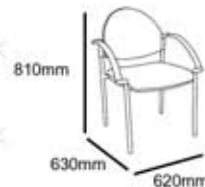

Dyno 50 Arm

DYN 50 4L BDA