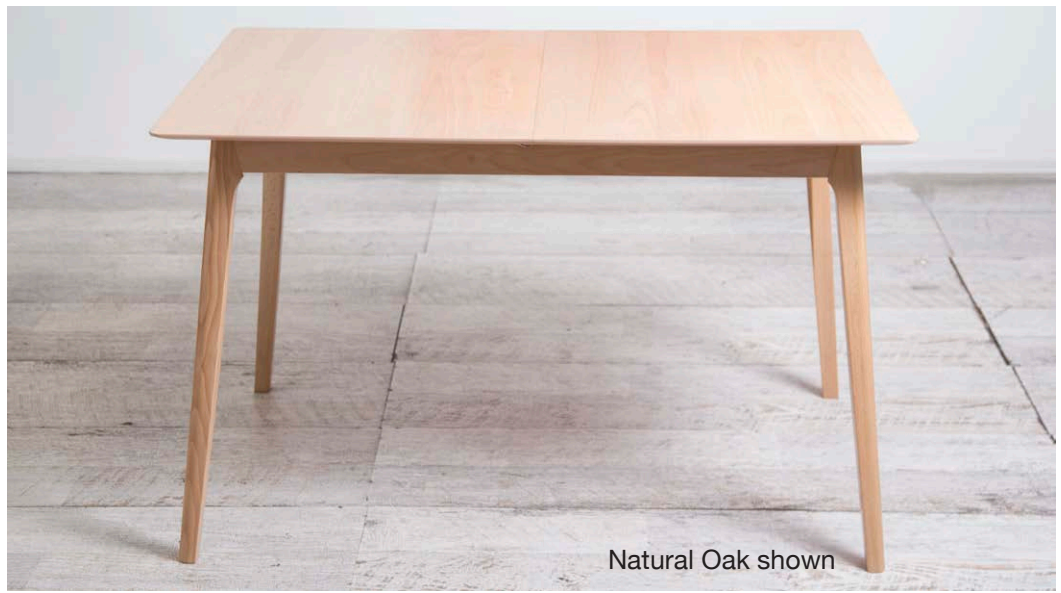

Byron

DINING TABLE

Solid Beech
Wood

Available in
two extension
sizes
1200-1500mm
1500-1900mm

Available in three
timber finishes:
Natural Oak

Natural White

TUBEWORKS
FURNITURE

INNOVATION WITH AN EMPHASIS ON CHOICE