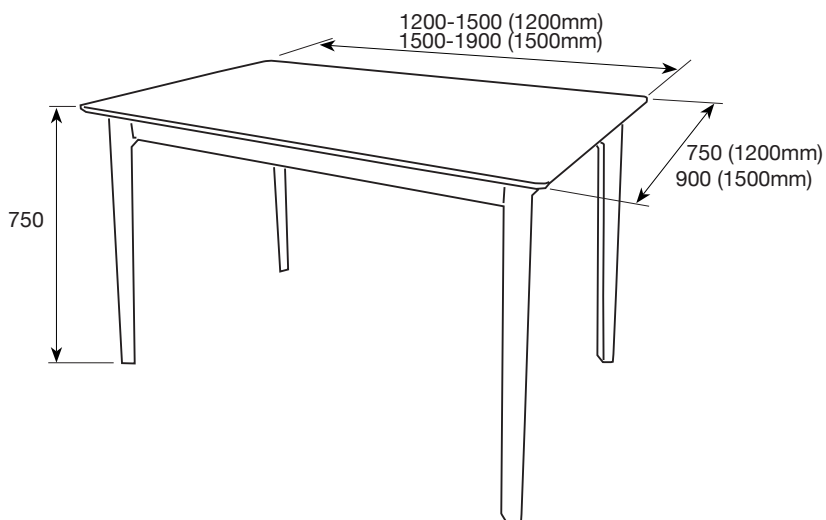

Byron

DINING TABLE

Solid Beech
Wood

Available in
two extension
sizes
1200-1500mm
1500-1900mm

Available in three
timber finishes:
Natural Oak

Natural White

TUBEWORKS
FURNITURE

INNOVATION WITH AN EMPHASIS ON CHOICE