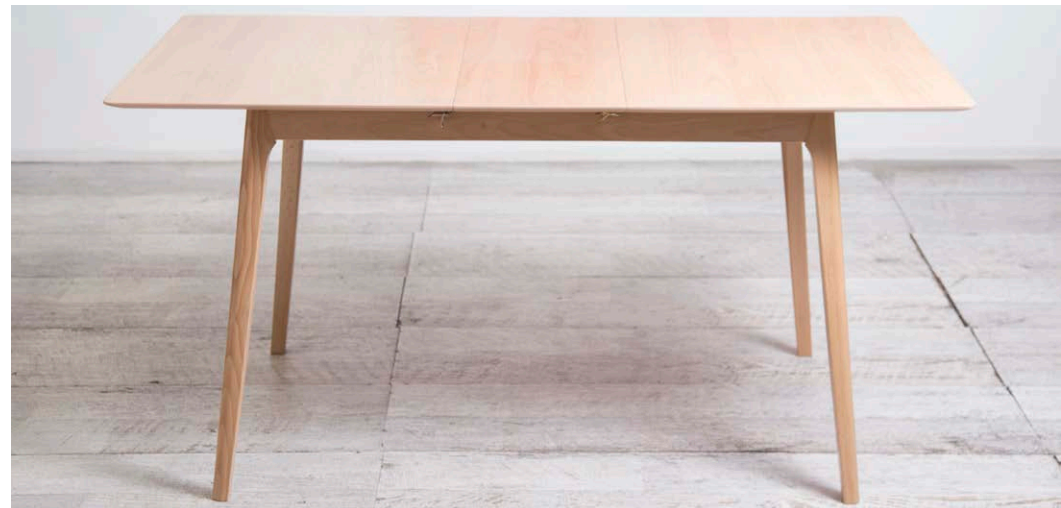

Byron

DINING TABLE

Solid Beech
Wood

Available in
two extension
sizes
1200-1500mm
1500-1900mm

Available in three
timber finishes:
Natural Oak

Natural White

TUBEWORKS
FURNITURE

INNOVATION WITH AN EMPHASIS ON CHOICE