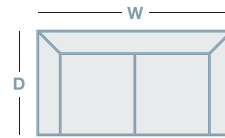

## IN THE RANGE

		W	D	H
	Luton 2.5 Seater	1730mm	990mm	825mm
	Luton 3 Seater	2185mm	990mm	825mm