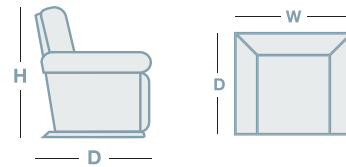

## HOW TO MEASURE

## IN THE RANGE

		W	D	H
	Luton 2.5 Seater	1730mm	990mm	825mm
	Luton 3 Seater	2185mm	990mm	825mm