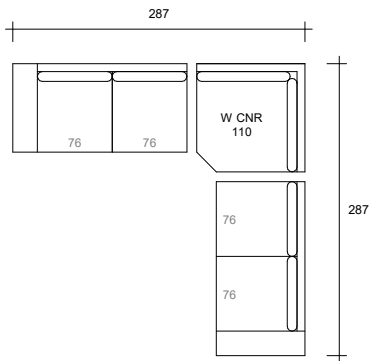

**Option G**  
2.5s + CHS RHF

**Option H**  
2.5s + CHS LHF

**Option I**  
2.5s + CNR W + 4s Trio W/CHS

*Product Disclaimer: All our furniture pieces are handcrafted in our Sydney workshop. Whilst every effort is taken to produce each item to the sample sizes as shown, slight variations may occur.*

# Verona

**Option J**  
4s Trio W/CHS + CNR W + 2.5s

**Option K**  
4s Trio W/CNR + 4s Trio W/CHS

**Option L**  
4s Trio W/CHS + 4s Trio W/CNR

**Option M**  
2.5s + CNR W + 2.5s

**Option N**  
4s Trio W/CNR + 2.5s

**Option O**  
4s Trio + 2.5s

**Option P**  
4s Trio

**Option Q**  
2.5s

**Option R**  
1.5s

**Option S**  
2.5s Double Inn SB

**Option T**  
3s Queen Inn SB

**Option U**  
Console

*Product Disclaimer: All our furniture pieces are handcrafted in our Sydney workshop. Whilst every effort is taken to produce each item to the sample sizes as shown, slight variations may occur.*