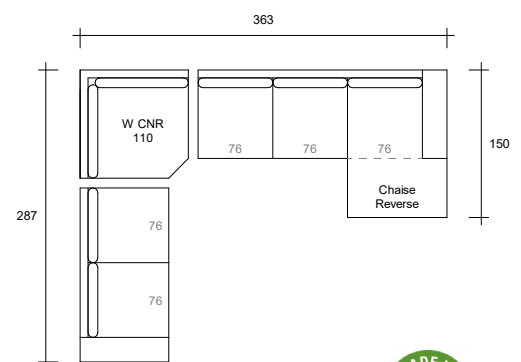

# Wallacia

**Option A**  
4s Trio W/CHS + 2.5s

**Option B**  
4s Trio W/CHS

**Option C**  
2.5s + 2.5s W/CHS

**Option D**  
2.5s W/CHS + 2.5s W/CHS

**Option E**  
2.5s + CNR CHS LHF

**Option F**  
2.5s + CNR CHS RHF

**Option G**  
2.5s + CHS RHF

**Option H**  
2.5s + CHS LHF

**Option I**  
2.5s + CNR W + 4s Trio W/CHS

*Product Disclaimer: All our furniture pieces are handcrafted in our Sydney workshop. Whilst every effort is taken to produce each item to the sample sizes as shown, slight variations may occur.*