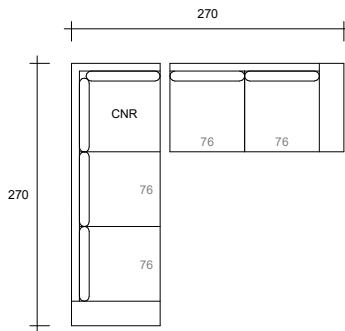

**Option G**  
2.5s + CHS RHF

**Option H**  
2.5s + CHS LHF

**Option I**  
2.5s + CNR W + 4s Trio W/CHS

*Product Disclaimer: All our furniture pieces are handcrafted in our Sydney workshop. Whilst every effort is taken to produce each item to the sample sizes as shown, slight variations may occur.*

# Wallacia

**Option J**  
4s Trio W/CHS + CNR W + 2.5s

**Option K**  
4s Trio W/CNR + 4s Trio W/CHS

**Option L**  
4s Trio W/CHS + 4s Trio W/CNR

**Option M**  
2.5s + CNR W + 2.5s

**Option N**  
4s Trio W/CNR + 2.5s

**Option O**  
4s Trio + 2.5s

**Option P**  
4s Trio

**Option Q**  
2.5s

**Option R**  
1.5s

**Option S**  
2.5s Double Inn SB

**Option T**  
3s Queen Inn SB

**Option U**  
Console

*Product Disclaimer: All our furniture pieces are handcrafted in our Sydney workshop. Whilst every effort is taken to produce each item to the sample sizes as shown, slight variations may occur.*