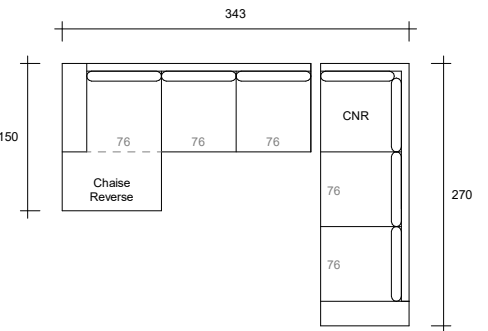

**Option G**  
2.5s + CHS RHF

**Option H**  
2.5s + CHS LHF

**Option I**  
2.5s + CNR W + 4s Trio W/CHS

*Product Disclaimer: All our furniture pieces are handcrafted in our Sydney workshop. Whilst every effort is taken to produce each item to the sample sizes as shown, slight variations may occur.*

# Wallacia

**Option J**  
4s Trio W/CHS + CNR W + 2.5s

**Option K**  
4s Trio W/CNR + 4s Trio W/CHS

**Option L**  
4s Trio W/CHS + 4s Trio W/CNR

**Option M**  
2.5s + CNR W + 2.5s

**Option N**  
4s Trio W/CNR + 2.5s

**Option O**  
4s Trio + 2.5s

**Option P**  
4s Trio

**Option Q**  
2.5s

**Option R**  
1.5s

**Option S**  
2.5s Double Inn SB

**Option T**  
3s Queen Inn SB

**Option U**  
Console

*Product Disclaimer: All our furniture pieces are handcrafted in our Sydney workshop. Whilst every effort is taken to produce each item to the sample sizes as shown, slight variations may occur.*