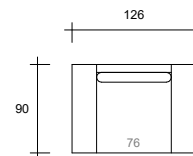

**Option O**  
4s Trio + 2.5s

**Option P**  
4s Trio

**Option Q**  
2.5s

**Option R**  
1.5s

**Option S**  
2.5s Double Inn SB

**Option T**  
3s Queen Inn SB

**Option U**  
Console

*Product Disclaimer: All our furniture pieces are handcrafted in our Sydney workshop. Whilst every effort is taken to produce each item to the sample sizes as shown, slight variations may occur.*