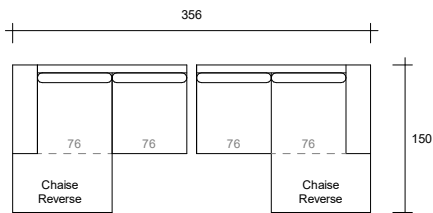

**Option O**  
4s Trio + 2.5s

**Option P**  
4s Trio

**Option Q**  
2.5s

**Option R**  
1.5s

**Option S**  
2.5s Double Inn SB

**Option T**  
3s Queen Inn SB

**Option U**  
Console

*Product Disclaimer: All our furniture pieces are handcrafted in our Sydney workshop. Whilst every effort is taken to produce each item to the sample sizes as shown, slight variations may occur.*

# Verona

**Option A**  
4s Trio W/CHS + 2.5s

**Option B**  
4s Trio W/CHS

**Option C**  
2.5s + 2.5s W/CHS

**Option D**  
2.5s W/CHS + 2.5s W/CHS

**Option E**  
2.5s + CNR CHS LHF

**Option F**  
2.5s + CNR CHS RHF

**Option G**  
2.5s + CHS RHF

**Option H**  
2.5s + CHS LHF

**Option I**  
2.5s + CNR W + 4s Trio W/CHS

*Product Disclaimer: All our furniture pieces are handcrafted in our Sydney workshop. Whilst every effort is taken to produce each item to the sample sizes as shown, slight variations may occur.*