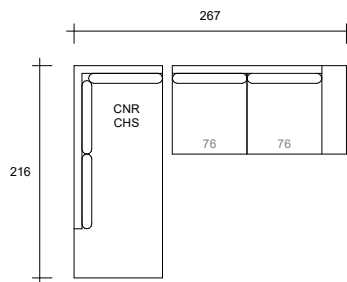

# Wallacia

**Option A**  
4s Trio W/CHS + 2.5s

**Option B**  
4s Trio W/CHS

**Option C**  
2.5s + 2.5s W/CHS

**Option D**  
2.5s W/CHS + 2.5s W/CHS

**Option E**  
2.5s + CNR CHS LHF

**Option F**  
2.5s + CNR CHS RHF

**Option G**  
2.5s + CHS RHF

**Option H**  
2.5s + CHS LHF

**Option I**  
2.5s + CNR W + 4s Trio W/CHS

*Product Disclaimer: All our furniture pieces are handcrafted in our Sydney workshop. Whilst every effort is taken to produce each item to the sample sizes as shown, slight variations may occur.*