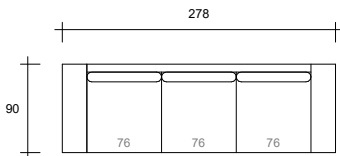

**Option G**  
2.5s + CHS RHF

**Option H**  
2.5s + CHS LHF

**Option I**  
2.5s + CNR W + 4s Trio W/CHS

*Product Disclaimer: All our furniture pieces are handcrafted in our Sydney workshop. Whilst every effort is taken to produce each item to the sample sizes as shown, slight variations may occur.*

# Verona

**Option J**  
4s Trio W/CHS + CNR W + 2.5s

**Option K**  
4s Trio W/CNR + 4s Trio W/CHS

**Option L**  
4s Trio W/CHS + 4s Trio W/CNR

**Option M**  
2.5s + CNR W + 2.5s

**Option N**  
4s Trio W/CNR + 2.5s

**Option O**  
4s Trio + 2.5s

**Option P**  
4s Trio

**Option Q**  
2.5s

**Option R**  
1.5s

**Option S**  
2.5s Double Inn SB

**Option T**  
3s Queen Inn SB

**Option U**  
Console

*Product Disclaimer: All our furniture pieces are handcrafted in our Sydney workshop. Whilst every effort is taken to produce each item to the sample sizes as shown, slight variations may occur.*