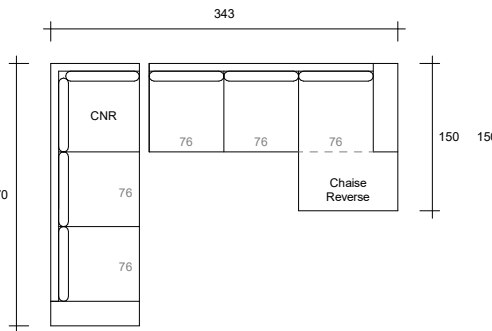

Option K
4s Trio W/CNR + 4s Trio W/CHS