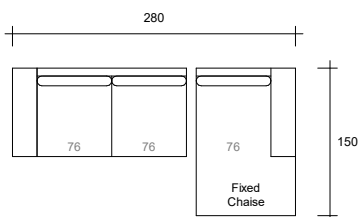

# Wallacia

**Option A**  
4s Trio W/CHS + 2.5s

**Option B**  
4s Trio W/CHS

**Option C**  
2.5s + 2.5s W/CHS

**Option D**  
2.5s W/CHS + 2.5s W/CHS

**Option E**  
2.5s + CNR CHS LHF

**Option F**  
2.5s + CNR CHS RHF

**Option G**  
2.5s + CHS RHF

**Option H**  
2.5s + CHS LHF

**Option I**  
2.5s + CNR W + 4s Trio W/CHS

*Product Disclaimer: All our furniture pieces are handcrafted in our Sydney workshop. Whilst every effort is taken to produce each item to the sample sizes as shown, slight variations may occur.*