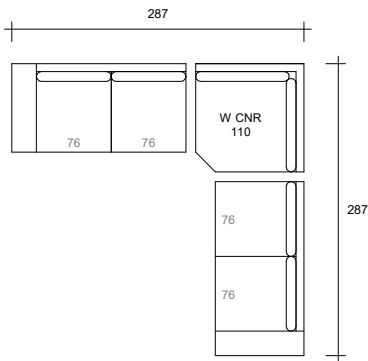

**Option G**  
2.5s + CHS RHF

**Option H**  
2.5s + CHS LHF

**Option I**  
2.5s + CNR W + 4s Trio W/CHS

*Product Disclaimer: All our furniture pieces are handcrafted in our Sydney workshop. Whilst every effort is taken to produce each item to the sample sizes as shown, slight variations may occur.*

# Wallacia

**Option J**  
4s Trio W/CHS + CNR W + 2.5s

**Option K**  
4s Trio W/CNR + 4s Trio W/CHS

**Option L**  
4s Trio W/CHS + 4s Trio W/CNR

**Option M**  
2.5s + CNR W + 2.5s

**Option N**  
4s Trio W/CNR + 2.5s

**Option O**  
4s Trio + 2.5s

**Option P**  
4s Trio

**Option Q**  
2.5s

**Option R**  
1.5s

**Option S**  
2.5s Double Inn SB

**Option T**  
3s Queen Inn SB

**Option U**  
Console

*Product Disclaimer: All our furniture pieces are handcrafted in our Sydney workshop. Whilst every effort is taken to produce each item to the sample sizes as shown, slight variations may occur.*