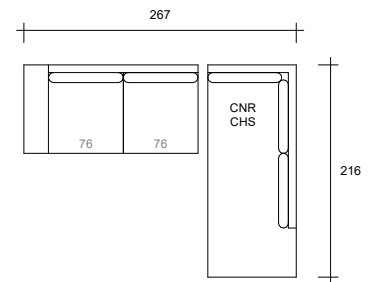

# Wallacia

**Option A**  
4s Trio W/CHS + 2.5s

**Option B**  
4s Trio W/CHS

**Option C**  
2.5s + 2.5s W/CHS

**Option D**  
2.5s W/CHS + 2.5s W/CHS

**Option E**  
2.5s + CNR CHS LHF

**Option F**  
2.5s + CNR CHS RHF

**Option G**  
2.5s + CHS RHF

**Option H**  
2.5s + CHS LHF

**Option I**  
2.5s + CNR W + 4s Trio W/CHS

*Product Disclaimer: All our furniture pieces are handcrafted in our Sydney workshop. Whilst every effort is taken to produce each item to the sample sizes as shown, slight variations may occur.*