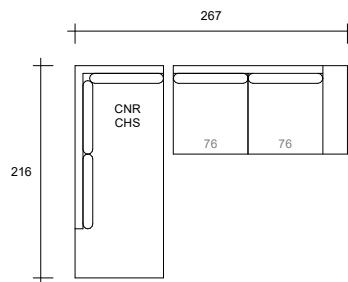

**Option O**  
4s Trio + 2.5s

**Option P**  
4s Trio

**Option Q**  
2.5s

**Option R**  
1.5s

**Option S**  
2.5s Double Inn SB

**Option T**  
3s Queen Inn SB

**Option U**  
Console

*Product Disclaimer: All our furniture pieces are handcrafted in our Sydney workshop. Whilst every effort is taken to produce each item to the sample sizes as shown, slight variations may occur.*

# Verona

**Option A**  
4s Trio W/CHS + 2.5s

**Option B**  
4s Trio W/CHS

**Option C**  
2.5s + 2.5s W/CHS

**Option D**  
2.5s W/CHS + 2.5s W/CHS

**Option E**  
2.5s + CNR CHS LHF

**Option F**  
2.5s + CNR CHS RHF

**Option G**  
2.5s + CHS RHF

**Option H**  
2.5s + CHS LHF

**Option I**  
2.5s + CNR W + 4s Trio W/CHS

*Product Disclaimer: All our furniture pieces are handcrafted in our Sydney workshop. Whilst every effort is taken to produce each item to the sample sizes as shown, slight variations may occur.*