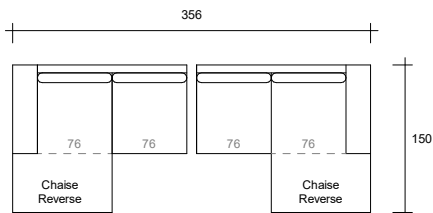

# Wallacia

**Option A**  
4s Trio W/CHS + 2.5s

**Option B**  
4s Trio W/CHS

**Option C**  
2.5s + 2.5s W/CHS

**Option D**  
2.5s W/CHS + 2.5s W/CHS

**Option E**  
2.5s + CNR CHS LHF

**Option F**  
2.5s + CNR CHS RHF

**Option G**  
2.5s + CHS RHF

**Option H**  
2.5s + CHS LHF

**Option I**  
2.5s + CNR W + 4s Trio W/CHS

*Product Disclaimer: All our furniture pieces are handcrafted in our Sydney workshop. Whilst every effort is taken to produce each item to the sample sizes as shown, slight variations may occur.*