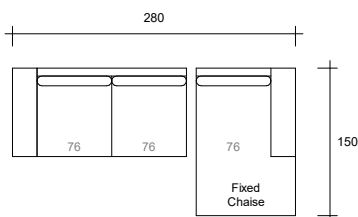

**Option O**  
4s Trio + 2.5s

**Option P**  
4s Trio

**Option Q**  
2.5s

**Option R**  
1.5s

**Option S**  
2.5s Double Inn SB

**Option T**  
3s Queen Inn SB

**Option U**  
Console

*Product Disclaimer: All our furniture pieces are handcrafted in our Sydney workshop. Whilst every effort is taken to produce each item to the sample sizes as shown, slight variations may occur.*

# Verona

**Option A**  
4s Trio W/CHS + 2.5s

**Option B**  
4s Trio W/CHS

**Option C**  
2.5s + 2.5s W/CHS

**Option D**  
2.5s W/CHS + 2.5s W/CHS

**Option E**  
2.5s + CNR CHS LHF

**Option F**  
2.5s + CNR CHS RHF

**Option G**  
2.5s + CHS RHF

**Option H**  
2.5s + CHS LHF

**Option I**  
2.5s + CNR W + 4s Trio W/CHS

*Product Disclaimer: All our furniture pieces are handcrafted in our Sydney workshop. Whilst every effort is taken to produce each item to the sample sizes as shown, slight variations may occur.*