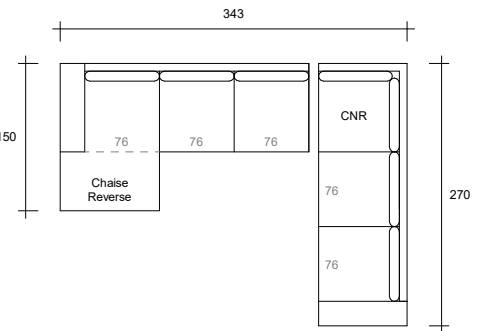

**Option G**  
2.5s + CHS RHF

**Option H**  
2.5s + CHS LHF

**Option I**  
2.5s + CNR W + 4s Trio W/CHS

*Product Disclaimer: All our furniture pieces are handcrafted in our Sydney workshop. Whilst every effort is taken to produce each item to the sample sizes as shown, slight variations may occur.*

# Verona

**Option J**  
4s Trio W/CHS + CNR W + 2.5s

**Option K**  
4s Trio W/CNR + 4s Trio W/CHS

**Option L**  
4s Trio W/CHS + 4s Trio W/CNR

**Option M**  
2.5s + CNR W + 2.5s

**Option N**  
4s Trio W/CNR + 2.5s

**Option O**  
4s Trio + 2.5s

**Option P**  
4s Trio

**Option Q**  
2.5s

**Option R**  
1.5s

**Option S**  
2.5s Double Inn SB

**Option T**  
3s Queen Inn SB

**Option U**  
Console

*Product Disclaimer: All our furniture pieces are handcrafted in our Sydney workshop. Whilst every effort is taken to produce each item to the sample sizes as shown, slight variations may occur.*