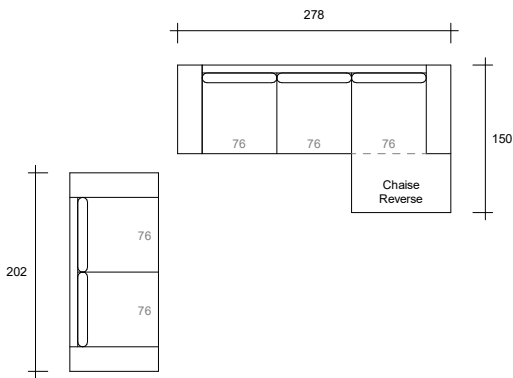

Option A
4s Trio W/CHS + 2.5s

Option D
2.5s W/CHS + 2.5s W/CHS