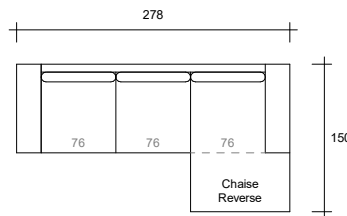

Option B
4s Trio W/CHS