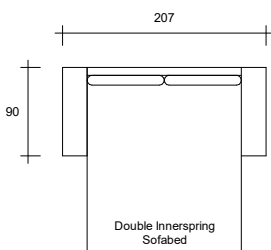

**Option O**  
4s Trio + 2.5s

**Option P**  
4s Trio

**Option Q**  
2.5s

**Option R**  
1.5s

**Option S**  
2.5s Double Inn SB

**Option T**  
3s Queen Inn SB

**Option U**  
Console

*Product Disclaimer: All our furniture pieces are handcrafted in our Sydney workshop. Whilst every effort is taken to produce each item to the sample sizes as shown, slight variations may occur.*