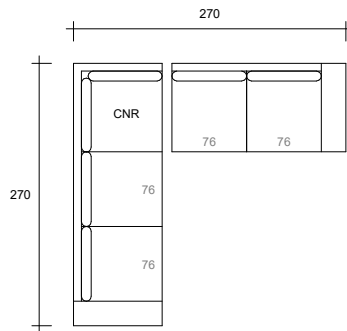

**Option G**  
2.5s + CHS RHF

**Option H**  
2.5s + CHS LHF

**Option I**  
2.5s + CNR W + 4s Trio W/CHS

*Product Disclaimer: All our furniture pieces are handcrafted in our Sydney workshop. Whilst every effort is taken to produce each item to the sample sizes as shown, slight variations may occur.*

# Verona

**Option J**  
4s Trio W/CHS + CNR W + 2.5s

**Option K**  
4s Trio W/CNR + 4s Trio W/CHS

**Option L**  
4s Trio W/CHS + 4s Trio W/CNR

**Option M**  
2.5s + CNR W + 2.5s

**Option N**  
4s Trio W/CNR + 2.5s

**Option O**  
4s Trio + 2.5s

**Option P**  
4s Trio

**Option Q**  
2.5s

**Option R**  
1.5s

**Option S**  
2.5s Double Inn SB

**Option T**  
3s Queen Inn SB

**Option U**  
Console

*Product Disclaimer: All our furniture pieces are handcrafted in our Sydney workshop. Whilst every effort is taken to produce each item to the sample sizes as shown, slight variations may occur.*