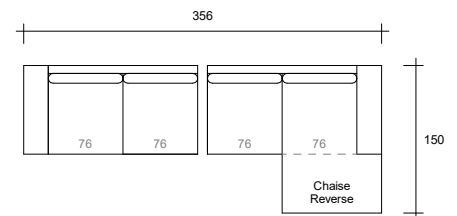

Option C
2.5s + 2.5s W/CHS