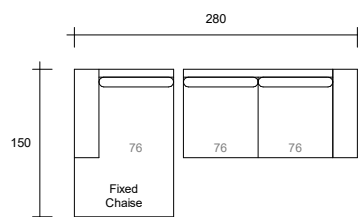

**Option O**  
4s Trio + 2.5s

**Option P**  
4s Trio

**Option Q**  
2.5s

**Option R**  
1.5s

**Option S**  
2.5s Double Inn SB

**Option T**  
3s Queen Inn SB

**Option U**  
Console

*Product Disclaimer: All our furniture pieces are handcrafted in our Sydney workshop. Whilst every effort is taken to produce each item to the sample sizes as shown, slight variations may occur.*

# Verona

**Option A**  
4s Trio W/CHS + 2.5s

**Option B**  
4s Trio W/CHS

**Option C**  
2.5s + 2.5s W/CHS

**Option D**  
2.5s W/CHS + 2.5s W/CHS

**Option E**  
2.5s + CNR CHS LHF

**Option F**  
2.5s + CNR CHS RHF

**Option G**  
2.5s + CHS RHF

**Option H**  
2.5s + CHS LHF

**Option I**  
2.5s + CNR W + 4s Trio W/CHS

*Product Disclaimer: All our furniture pieces are handcrafted in our Sydney workshop. Whilst every effort is taken to produce each item to the sample sizes as shown, slight variations may occur.*