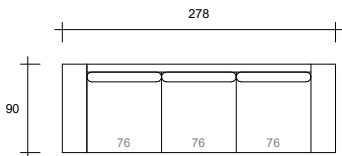

**Option G**  
2.5s + CHS RHF

**Option H**  
2.5s + CHS LHF

**Option I**  
2.5s + CNR W + 4s Trio W/CHS

*Product Disclaimer: All our furniture pieces are handcrafted in our Sydney workshop. Whilst every effort is taken to produce each item to the sample sizes as shown, slight variations may occur.*

# Wallacia

**Option J**  
4s Trio W/CHS + CNR W + 2.5s

**Option K**  
4s Trio W/CNR + 4s Trio W/CHS

**Option L**  
4s Trio W/CHS + 4s Trio W/CNR

**Option M**  
2.5s + CNR W + 2.5s

**Option N**  
4s Trio W/CNR + 2.5s

**Option O**  
4s Trio + 2.5s

**Option P**  
4s Trio

**Option Q**  
2.5s

**Option R**  
1.5s

**Option S**  
2.5s Double Inn SB

**Option T**  
3s Queen Inn SB

**Option U**  
Console

*Product Disclaimer: All our furniture pieces are handcrafted in our Sydney workshop. Whilst every effort is taken to produce each item to the sample sizes as shown, slight variations may occur.*