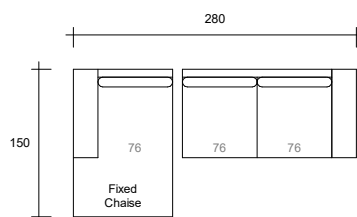

# Wallacia

**Option A**  
4s Trio W/CHS + 2.5s

**Option B**  
4s Trio W/CHS

**Option C**  
2.5s + 2.5s W/CHS

**Option D**  
2.5s W/CHS + 2.5s W/CHS

**Option E**  
2.5s + CNR CHS LHF

**Option F**  
2.5s + CNR CHS RHF

**Option G**  
2.5s + CHS RHF

**Option H**  
2.5s + CHS LHF

**Option I**  
2.5s + CNR W + 4s Trio W/CHS

*Product Disclaimer: All our furniture pieces are handcrafted in our Sydney workshop. Whilst every effort is taken to produce each item to the sample sizes as shown, slight variations may occur.*