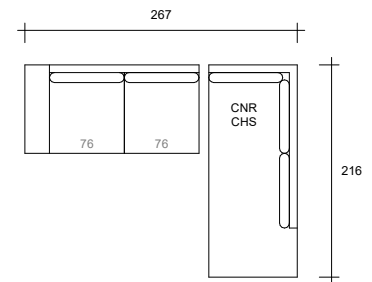

**Option O**  
4s Trio + 2.5s

**Option P**  
4s Trio

**Option Q**  
2.5s

**Option R**  
1.5s

**Option S**  
2.5s Double Inn SB

**Option T**  
3s Queen Inn SB

**Option U**  
Console

*Product Disclaimer: All our furniture pieces are handcrafted in our Sydney workshop. Whilst every effort is taken to produce each item to the sample sizes as shown, slight variations may occur.*

# Verona

**Option A**  
4s Trio W/CHS + 2.5s

**Option B**  
4s Trio W/CHS

**Option C**  
2.5s + 2.5s W/CHS

**Option D**  
2.5s W/CHS + 2.5s W/CHS

**Option E**  
2.5s + CNR CHS LHF

**Option F**  
2.5s + CNR CHS RHF

**Option G**  
2.5s + CHS RHF

**Option H**  
2.5s + CHS LHF

**Option I**  
2.5s + CNR W + 4s Trio W/CHS

*Product Disclaimer: All our furniture pieces are handcrafted in our Sydney workshop. Whilst every effort is taken to produce each item to the sample sizes as shown, slight variations may occur.*