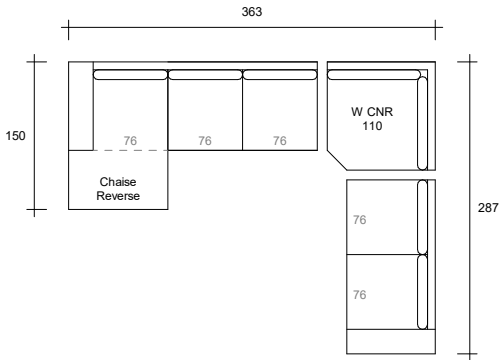

Option M
2.5s + CNR W + 2.5s

Wallacia

Option J
4s Trio W/CHS + CNR W + 2.5s