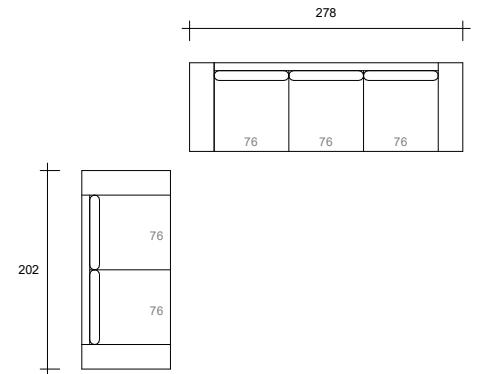

**Option O**  
4s Trio + 2.5s

**Option P**  
4s Trio

**Option Q**  
2.5s

**Option R**  
1.5s

**Option S**  
2.5s Double Inn SB

**Option T**  
3s Queen Inn SB

**Option U**  
Console

*Product Disclaimer: All our furniture pieces are handcrafted in our Sydney workshop. Whilst every effort is taken to produce each item to the sample sizes as shown, slight variations may occur.*