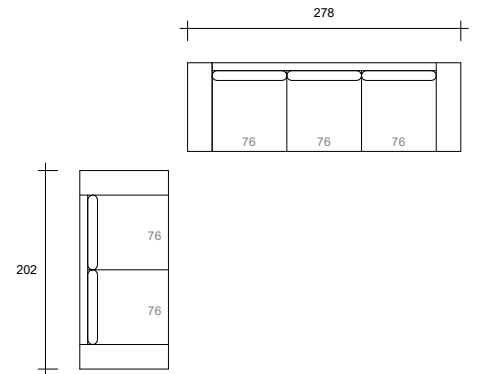

**Option O**  
4s Trio + 2.5s

**Option P**  
4s Trio

**Option Q**  
2.5s

**Option R**  
1.5s

**Option S**  
2.5s Double Inn SB

**Option T**  
3s Queen Inn SB

**Option U**  
Console

*Product Disclaimer: All our furniture pieces are handcrafted in our Sydney workshop. Whilst every effort is taken to produce each item to the sample sizes as shown, slight variations may occur.*