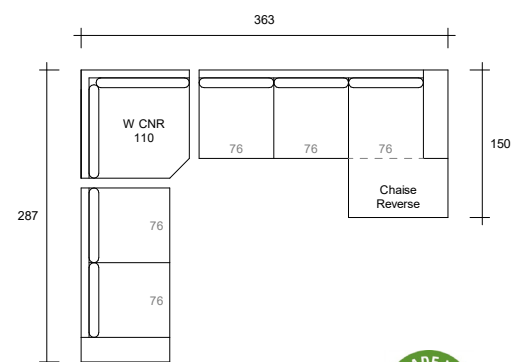

**Option O**  
4s Trio + 2.5s

**Option P**  
4s Trio

**Option Q**  
2.5s

**Option R**  
1.5s

**Option S**  
2.5s Double Inn SB

**Option T**  
3s Queen Inn SB

**Option U**  
Console

*Product Disclaimer: All our furniture pieces are handcrafted in our Sydney workshop. Whilst every effort is taken to produce each item to the sample sizes as shown, slight variations may occur.*

# Verona

**Option A**  
4s Trio W/CHS + 2.5s

**Option B**  
4s Trio W/CHS

**Option C**  
2.5s + 2.5s W/CHS

**Option D**  
2.5s W/CHS + 2.5s W/CHS

**Option E**  
2.5s + CNR CHS LHF

**Option F**  
2.5s + CNR CHS RHF

**Option G**  
2.5s + CHS RHF

**Option H**  
2.5s + CHS LHF

**Option I**  
2.5s + CNR W + 4s Trio W/CHS

*Product Disclaimer: All our furniture pieces are handcrafted in our Sydney workshop. Whilst every effort is taken to produce each item to the sample sizes as shown, slight variations may occur.*