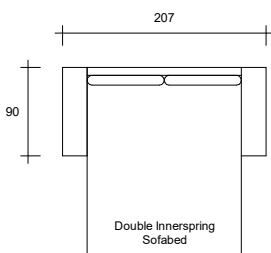

**Option O**  
4s Trio + 2.5s

**Option P**  
4s Trio

**Option Q**  
2.5s

**Option R**  
1.5s

**Option S**  
2.5s Double Inn SB

**Option T**  
3s Queen Inn SB

**Option U**  
Console

*Product Disclaimer: All our furniture pieces are handcrafted in our Sydney workshop. Whilst every effort is taken to produce each item to the sample sizes as shown, slight variations may occur.*