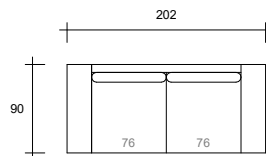

**Option G**  
2.5s + CHS RHF

**Option H**  
2.5s + CHS LHF

**Option I**  
2.5s + CNR W + 4s Trio W/CHS

*Product Disclaimer: All our furniture pieces are handcrafted in our Sydney workshop. Whilst every effort is taken to produce each item to the sample sizes as shown, slight variations may occur.*

# Verona

**Option J**  
4s Trio W/CHS + CNR W + 2.5s

**Option K**  
4s Trio W/CNR + 4s Trio W/CHS

**Option L**  
4s Trio W/CHS + 4s Trio W/CNR

**Option M**  
2.5s + CNR W + 2.5s

**Option N**  
4s Trio W/CNR + 2.5s

**Option O**  
4s Trio + 2.5s

**Option P**  
4s Trio

**Option Q**  
2.5s

**Option R**  
1.5s

**Option S**  
2.5s Double Inn SB

**Option T**  
3s Queen Inn SB

**Option U**  
Console

*Product Disclaimer: All our furniture pieces are handcrafted in our Sydney workshop. Whilst every effort is taken to produce each item to the sample sizes as shown, slight variations may occur.*