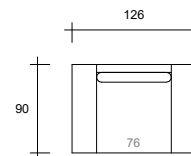

**Option O**  
4s Trio + 2.5s

**Option P**  
4s Trio

**Option Q**  
2.5s

**Option R**  
1.5s

**Option S**  
2.5s Double Inn SB

**Option T**  
3s Queen Inn SB

**Option U**  
Console

*Product Disclaimer: All our furniture pieces are handcrafted in our Sydney workshop. Whilst every effort is taken to produce each item to the sample sizes as shown, slight variations may occur.*