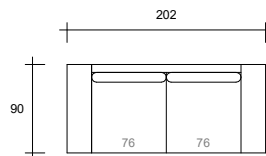

**Option G**  
2.5s + CHS RHF

**Option H**  
2.5s + CHS LHF

**Option I**  
2.5s + CNR W + 4s Trio W/CHS

*Product Disclaimer: All our furniture pieces are handcrafted in our Sydney workshop. Whilst every effort is taken to produce each item to the sample sizes as shown, slight variations may occur.*

# Wallacia

**Option J**  
4s Trio W/CHS + CNR W + 2.5s

**Option K**  
4s Trio W/CNR + 4s Trio W/CHS

**Option L**  
4s Trio W/CHS + 4s Trio W/CNR

**Option M**  
2.5s + CNR W + 2.5s

**Option N**  
4s Trio W/CNR + 2.5s

**Option O**  
4s Trio + 2.5s

**Option P**  
4s Trio

**Option Q**  
2.5s

**Option R**  
1.5s

**Option S**  
2.5s Double Inn SB

**Option T**  
3s Queen Inn SB

**Option U**  
Console

*Product Disclaimer: All our furniture pieces are handcrafted in our Sydney workshop. Whilst every effort is taken to produce each item to the sample sizes as shown, slight variations may occur.*