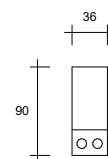

**Option O**  
4s Trio + 2.5s

**Option P**  
4s Trio

**Option Q**  
2.5s

**Option R**  
1.5s

**Option S**  
2.5s Double Inn SB

**Option T**  
3s Queen Inn SB

**Option U**  
Console

*Product Disclaimer: All our furniture pieces are handcrafted in our Sydney workshop. Whilst every effort is taken to produce each item to the sample sizes as shown, slight variations may occur.*