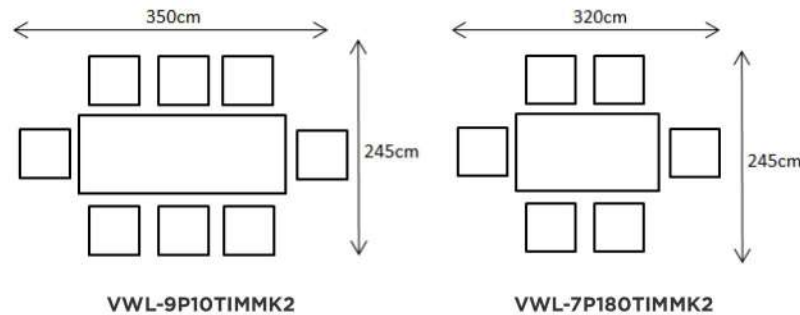

SETTLER DINING

Settler 192cm Bar 1DR/1DRW/1NICHE	VWL-015-SET
Settler 191cm 4DR/4DRW Buffet	VWL-008
Settler 106cm 2DR/4DRW Display Unit	VWL-009
Settler 240cm 2DR/2DRW/4NICHE ETU	VWL-010
Settler 180cm 2DR/1DRW/2NICHE ETU	VWL-011
Settler 108cm 2DR/2DRW Work Bench	VWL-018

Settler 147cm 4DRW /1SHELF Hall Table	VWL-014
Settler 90cm 1DRW/5SHELF Bookcase	VWL-017
Settler 140cm 4DRW Coffee Table	VWL-012
Settler 70cm 1DRW Lamp Table	VWL-013
Settler Bar Chair/Timber	VWL-016
Settler Desk 2 Drw	VWL-019

SPECIFICATIONS

Settler 192cm Bar Table	W192 x D66 x H112 CM
Settler 191cm Buffet	W191 x D45 x H86 CM
Settler 106cm Display Unit	W106 x D37 x H195 CM
Settler 240cm ETU	W240 x D48 x H65 CM
Settler 180cm ETU	W180 x D48 x H65 CM
Settler 108cm Work Bench	W108 x D56 x H80 CM

Settler 147cm Hall Table	W147 x D38 x H77 CM
Settler 90cm Bookcase	W90 x D32 x H190 CM
Settler 140cm Coffee Table	W140 x D83 x H42 CM
Settler 70cm Lamp Table	W70 x D70 x H45 CM
Settler Bar Chair	W43 x D46 x H115 (Seat H76) CM
Settler Desk 2 Drw	W160 x D657 x H77 CM

SUSTAINABLE
HARVESTED
TIMBER

READY TO
ASSEMBLE

1 YEAR
WARRANTY

Frame:

1 year