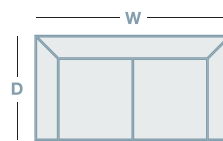

CONNECT WITH US

www.la-z-boy.co.nz • www.la-z-boy.com.au

LA Z BOY®
Live life Comfortably.®

Coverings: Product image may depict coverings that are no longer available or differ from actual colour. For current covering options please contact your local retailer.

Dimensions: Please note that variations in dimensions and appearance can occur. Construction differences in upholstery covering (fabric and leather) can cause variances in dimensions. All dimensions are shown in millimeters. Measurements quoted are a guide only. Please confirm details with your local retailer before ordering.

Product illustrations: The product images shown are for illustration purposes only and may not be an exact representation of the product. Please confirm details with your local retailer before ordering.