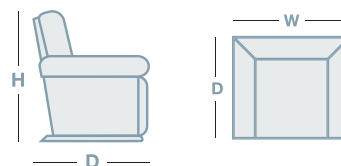

CONNECT WITH US

www.la-z-boy.co.nz • www.la-z-boy.com.au

LA Z BOY®
Live life Comfortably.®

Coverings: Product image may depict coverings that are no longer available or differ from actual colour. For current covering options please contact your local retailer.

Dimensions: Please note that variations in dimensions and appearance can occur. Construction differences in upholstery covering (fabric and leather) can cause variances in dimensions. All dimensions are shown in millimeters. Measurements quoted are a guide only. Please confirm details with your local retailer before ordering.

Product illustrations: The product images shown are for illustration purposes only and may not be an exact representation of the product. Please confirm details with your local retailer before ordering.