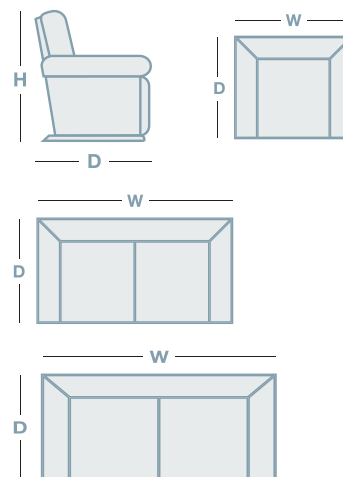

## IN THE RANGE

W D H

	Splendor Chair	1245mm	955mm	940mm
	Splendor Ottoman	750mm	550mm	450mm
	Splendor 2.5 Seater	1955mm	955mm	940mm
	Splendor 3 Seater	2160mm	955mm	940mm
	Splendor Modular Pieces			940mm

## HOW TO MEASURE

## CHAISE MODULAR

3 Seater LHF/RHF 1815mm	Chaise w/arm LHF/RHF 1080mm	Corner 930mm	Armless 1.5 Seater 765mm
			
955mm	1615mm	930mm	955mm
		Armless 2.5 Seater 1525mm	
			955mm
		955mm	