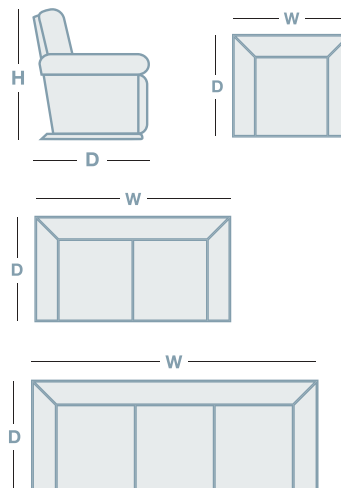

SOUTHWEST

OVERVIEW

Experience the ultimate in reclining, with the First Class Collection. The Southwest is simply sensational. From its comfortable bucket seating, adjustable power headrest, USB port, and the ability to lie flat, ensuring you experience full-body relaxation. All of this at the touch of a button! With the options of fabric or leather, you can be experiencing first-class reclining soon!

FEATURES

- Power lay-flat mechanism.
- Power adjustable headrest.
- USB Port.
- Power Reclining 3 Seater: Both end seats recline for individual relaxation. Middle seat does not recline.
- Optional downloadable App.

HOW TO MEASURE

IN THE RANGE

	W	D	H
 Power Recliner w/Pr HR's	1095mm	1055mm	1080mm
 Power Reclining 2.5 Seater w/Pr HR's	1650mm	1050mm	1080mm
 Power Reclining 3 Seater w/Pr HR's	2210mm	1050mm	1080mm

CONNECT WITH US