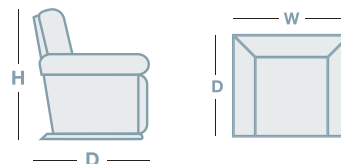

RAYNA

OVERVIEW

Simple and sleek. The Rayna offers you the option to recline and rock or just recline (non-rock option). Whatever option you choose for the Rayna, it will fit in nicely into your home. With clean lines and straight edges, including twin stitching, it is more contemporary than some other Recliner options in the La-Z-Boy range. Recliner only.

Design Tip: Match two Rayna Recliners to create a nice reading and conversation area.

FEATURES & OPTIONS

- Independent back recline – recline with or without the use of the footrest
- Full body lumbar support in all 16 natural reclining comfort positions
- Secure 3 position varying height locking footrest for safety and support
- Customise your gliding comfort (using convenient wingnuts located under recliner)
- Solid 4 sided frame
- Locking, removable back for easy transport

HOW TO MEASURE

IN THE RANGE

Rayna Rocker Recliner

W

775mm

D

865mm

H