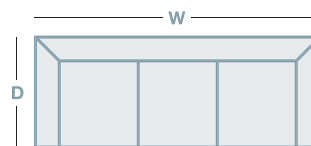

FEATURES & OPTIONS

- Available in fabric & leather

IN THE RANGE

W D H

 Rocker Recliner 840mm 970mm 1055mm

 Glideaway Recliner/Power 840mm 970mm 1055mm

 Power XR Recliner 840mm 980mm 1055mm

 Power XR+ Recliner 840mm 1015mm 1055mm

 Large Rocker Recliner 865mm 965mm 1080mm

 Large XR Rocker Recliner 865mm 965mm 1080mm

 Large XR+ Rocker Recliner 875mm 1080mm 1145mm

 XL Rocker Recliner 930mm 990mm 1170mm

 XL XR Rocker Recliner 930mm 990mm 1170mm

 XL XR+ Rocker Recliner 930mm 1070mm 1205mm

 Platinum Lift 850mm 990mm 1145mm

 Platinum+ Lift w/Pwr Headrest/Lum830mm 990mm 1155mm

HOW TO MEASURE

	2 Seater	1360mm	965mm	1055mm
	2 Seater Glideaway	1380mm	980mm	1055mm
	2 Seater Twin Recliner	1475mm	965mm	1040mm
	3 Seater	1870mm	965mm	1055mm
	3 Seater Glideaway	2005mm	980mm	1055mm
	3 Seater Twin Recliner	1980mm	965mm	1040mm