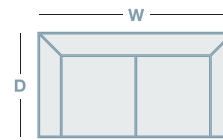

FEATURES & OPTIONS

- Available in fabric & leather

IN THE RANGE

W D H

 Rocker Recliner 840mm 970mm 1055mm

 Glideaway Recliner/Power 840mm 970mm 1055mm

 Power XR Recliner 840mm 980mm 1055mm

 Power XR+ Recliner 840mm 1015mm 1055mm

 Large Rocker Recliner 865mm 965mm 1080mm

 Large XR Rocker Recliner 865mm 965mm 1080mm

 Large XR+ Rocker Recliner 875mm 1080mm 1145mm

 XL Rocker Recliner 930mm 990mm 1170mm

 XL XR Rocker Recliner 930mm 990mm 1170mm

 XL XR+ Rocker Recliner 930mm 1070mm 1205mm

 Platinum Lift 850mm 990mm 1145mm

 Platinum+ Lift w/Pwr Headrest/Lum830mm 990mm 1155mm

HOW TO MEASURE

	2 Seater	1360mm	965mm	1055mm
	2 Seater Glideaway	1380mm	980mm	1055mm
	2 Seater Twin Recliner	1475mm	965mm	1040mm
	3 Seater	1870mm	965mm	1055mm
	3 Seater Glideaway	2005mm	980mm	1055mm
	3 Seater Twin Recliner	1980mm	965mm	1040mm