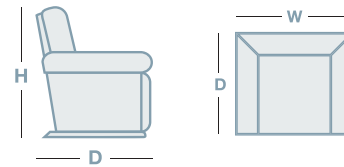

FEATURES & OPTIONS

- Available in fabric & leather

IN THE RANGE

W D H

 Rocker Recliner 840mm 970mm 1055mm

 Glideaway Recliner/Power 840mm 970mm 1055mm

 Power XR Recliner 840mm 980mm 1055mm

 Power XR+ Recliner 840mm 1015mm 1055mm

 Large Rocker Recliner 865mm 965mm 1080mm

 Large XR Rocker Recliner 865mm 965mm 1080mm

 Large XR+ Rocker Recliner 875mm 1080mm 1145mm

 XL Rocker Recliner 930mm 990mm 1170mm

 XL XR Rocker Recliner 930mm 990mm 1170mm

 XL XR+ Rocker Recliner 930mm 1070mm 1205mm

 Platinum Lift 850mm 990mm 1145mm

 Platinum+ Lift w/Pwr Headrest/Lum830mm 990mm 1155mm

HOW TO MEASURE

	2 Seater	1360mm	965mm	1055mm
	2 Seater Glideaway	1380mm	980mm	1055mm
	2 Seater Twin Recliner	1475mm	965mm	1040mm
	3 Seater	1870mm	965mm	1055mm
	3 Seater Glideaway	2005mm	980mm	1055mm
	3 Seater Twin Recliner	1980mm	965mm	1040mm