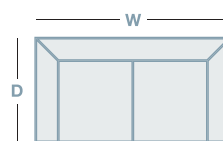

NEILSON

OVERVIEW

Relax and recline in style on the Neilson, stylish yet comfortable with deep seating and lumbar support, the Neilson allows you to effortlessly recline in style, with such features as power recline and power adjustable headrest.

FEATURES & OPTIONS

- Available in leather

HOW TO MEASURE

IN THE RANGE

	W	D	H
 Power Recliner w/Pr HR's	1065mm	980mm	1045mm
 Power Reclining 2.5 Seater w/Pr HR's	1675mm	980mm	1045mm
 Power Reclining 3 Seater w/Pr HR's	2275mm	980mm	1045mm