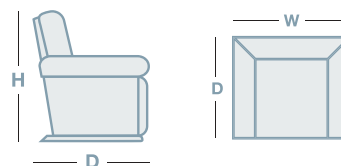

NEILSON

OVERVIEW

Relax and recline in style on the Neilson, stylish yet comfortable with deep seating and lumbar support, the Neilson allows you to effortlessly recline in style, with such features as power recline and power adjustable headrest.

FEATURES & OPTIONS

- Available in leather

HOW TO MEASURE

IN THE RANGE

	W	D	H
 Power Recliner w/Pr HR's	1065mm	980mm	1045mm
 Power Reclining 2.5 Seater w/Pr HR's	1675mm	980mm	1045mm
 Power Reclining 3 Seater w/Pr HR's	2275mm	980mm	1045mm