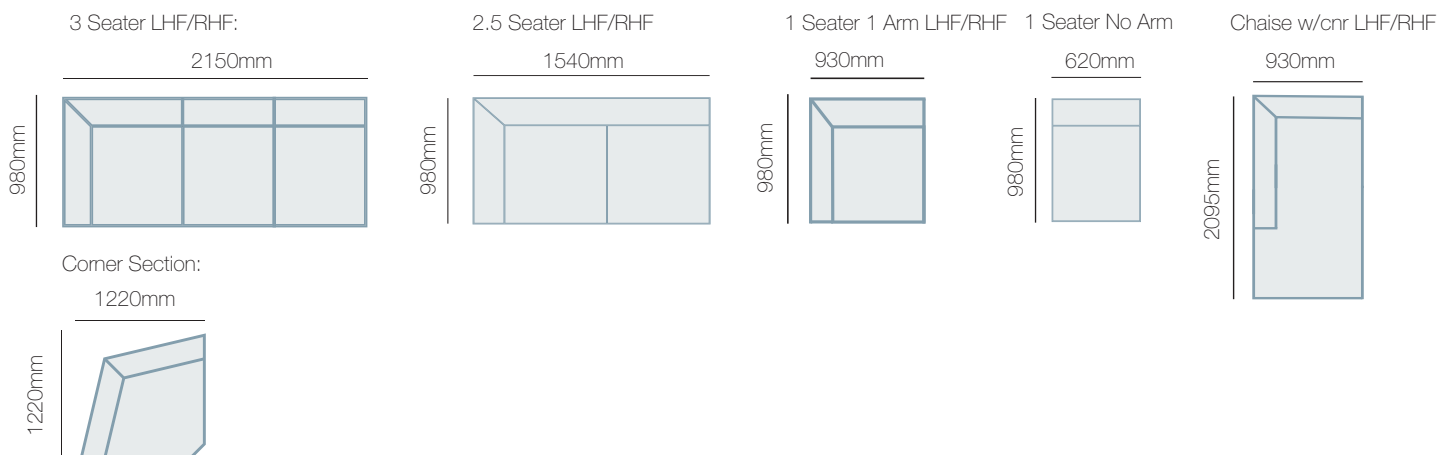

FEATURES

- Available in fabric and leather

IN THE RANGE

	W	D	H
 Martelli Armchair	1195mm	980mm	890mm
 Martelli Ottoman	1020mm	790mm	465mm
 Martelli 2.5 Seater	1750mm	980mm	890mm
 Martelli 3 Seater	2310mm	980mm	890mm
Martelli Modular Pieces			890mm

CORNER MODULAR

Modular Pieces:

HOW TO MEASURE

CONNECT WITH US

www.la-z-boy.co.nz • www.la-z-boy.com.au

LA Z BOY
FURNITURE GALLERY®

Live life Comfortably.®

Coverings: Product image may depict coverings that are no longer available or differ from actual colour. For current covering options please contact your local retailer.

Dimensions: Please note that variations in dimensions and appearance can occur. Construction differences in upholstery covering (fabric and leather) can cause variances in dimensions. All dimensions are shown in millimeters. Measurements quoted are a guide only. Please confirm details with your local retailer before ordering.