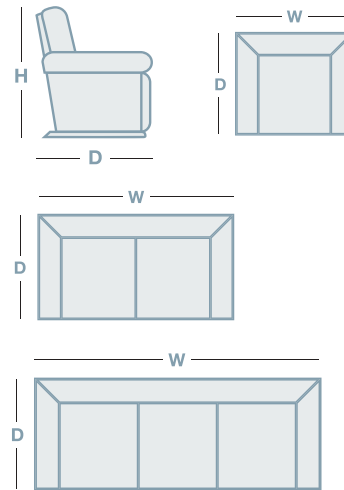

FEATURES

- Available in fabric and leather

IN THE RANGE

	W	D	H
 Martelli Armchair	1195mm	980mm	890mm
 Martelli Ottoman	1020mm	790mm	465mm
 Martelli 2.5 Seater	1750mm	980mm	890mm
 Martelli 3 Seater	2310mm	980mm	890mm
Martelli Modular Pieces			890mm

CORNER MODULAR

Modular Pieces:

HOW TO MEASURE

CONNECT WITH US

www.la-z-boy.co.nz • www.la-z-boy.com.au

LA Z BOY
FURNITURE GALLERY®

Live life Comfortably.®

Coverings: Product image may depict coverings that are no longer available or differ from actual colour. For current covering options please contact your local retailer.

Dimensions: Please note that variations in dimensions and appearance can occur. Construction differences in upholstery covering (fabric and leather) can cause variances in dimensions. All dimensions are shown in millimeters. Measurements quoted are a guide only. Please confirm details with your local retailer before ordering.