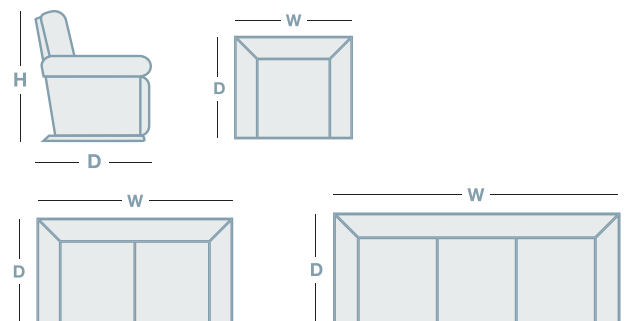

HOW TO MEASURE

CONNECT WITH US

www.la-z-boy.co.nz • www.la-z-boy.com.au

LA Z BOY®
Live life Comfortably.®

Coverings: Product image may depict coverings that are no longer available or differ from actual colour. For current covering options please contact your local retailer.

Dimensions: Please note that variations in dimensions and appearance can occur. Construction differences in upholstery covering (fabric and leather) can cause variances in dimensions. All dimensions are shown in millimeters. Measurements quoted are a guide only. Please confirm details with your local retailer before ordering.

Product illustrations: The product images shown are for illustration purposes only and may not be an exact representation of the product. Please confirm details with your local retailer before ordering.