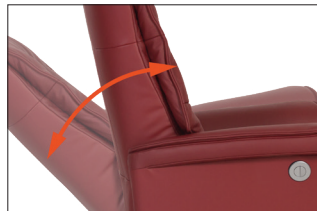

MOTORISED RECLINING