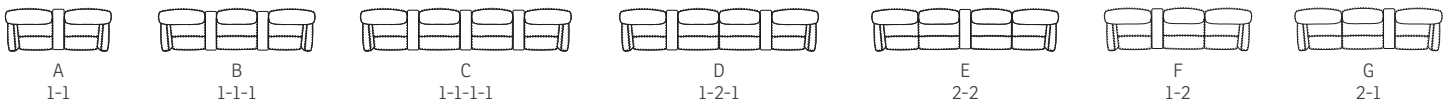

LIBERTY MODULAR SEATING SYSTEM

POWER+™

- A Adjustable head and neck support gives you ultimate comfort in all seating positions.
- B Effortless reclining and adjustable back rest angle as your heart desires.
- C Computer controlled injection molded cold-cure foam ensures ergonomically correct seating and comfort throughout all areas of the chair. The headrest is height adjustable for perfect fit.
- D The interior steel frame with sinuous springs encased in cold-cure molded foam ensures correct back and lumbar support.
- E Built with a solid hard wood and steel frame and IMG uses computer controlled injection moulded foam. This guarantees superior quality and durability.
- F Integrated footrest. The footrest can easily be unfolded by using the handle. To fold it in you should use your feet to press the footrest down towards the chair and move your body weight forward while seating.

LIMITLESS COMBINATIONS

Straight arm

Angled arm

CONNECTION ARMS W/STORAGE

WALL SAVER MECHANISM

MOTOR OPTION

1. Liberty can be delivered with two different mechanism.
2. Wall saver mechanism with inside handle (WS) (can be placed closer to the wall compared to Recliner mechanism)
   - Wall saver mechanism with motor (WM). The motor is made from one of the leading European motor supplier. Different plug-in cords are available according to regional/national specifications.

POWER™ POWER+™