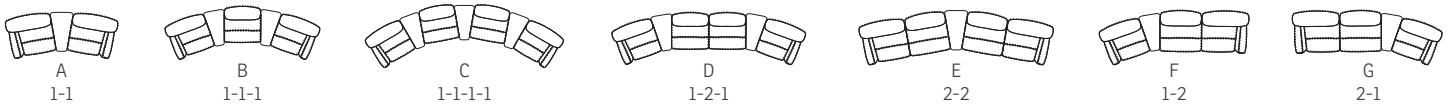

Angled arm

CONNECTION ARMS W/STORAGE