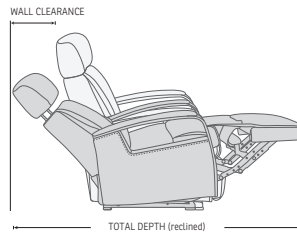

WALL SAVER MECHANISM

MOTOR OPTION

1. Majesty can be delivered with two different mechanism.
2. Wall saver mechanism with inside handle (WS) (can be placed closer to the wall compared to Recliner mechanism)
   - Wall saver mechanism with motor (WM). The motor is made from one of the leading European motor supplier. Different plug-in cords are available according to regional/national specifications.

POWER™