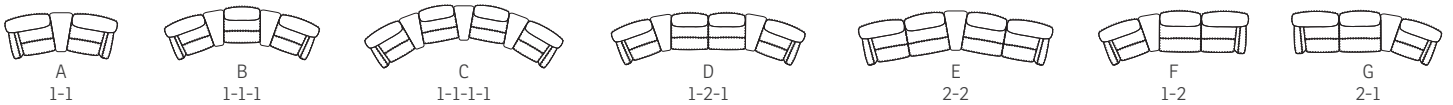

Angled arm

CONNECTION ARMS W/STORAGE