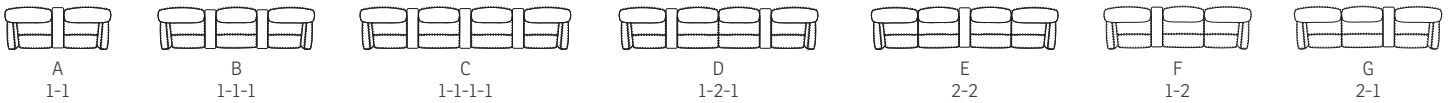

LIMITLESS COMBINATIONS

Straight arm