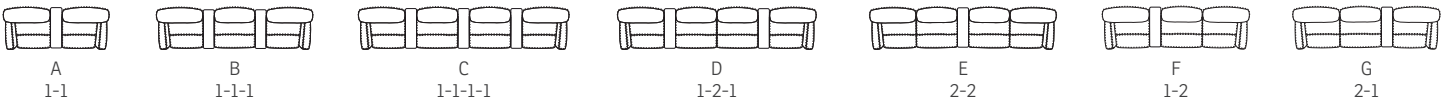

LIMITLESS COMBINATIONS

Straight arm