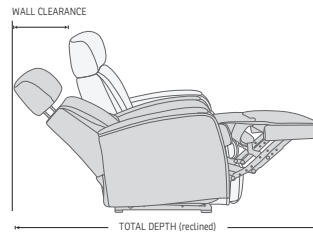

WALL SAVER MECHANISM

MOTOR OPTION

1. Duke can be delivered with two different mechanism.
2. Wall saver mechanism with inside handle (WS) (can be placed closer to the wall compared to Recliner mechanism)
   - Wall saver mechanism with motor (WM). The motor is made from one of the Leading European motor supplier. Different plug-in cords are available according to regional/national specifications.

POWER™