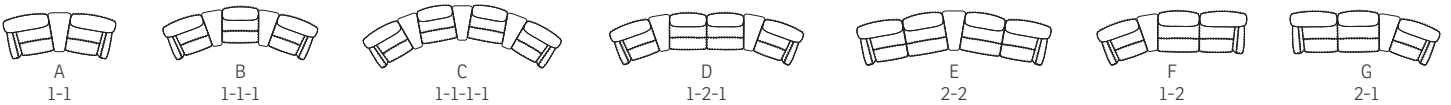

Angled arm

CONNECTION ARMS W/STORAGE