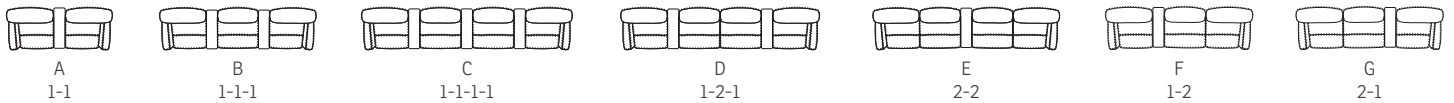

LIMITLESS COMBINATIONS

Straight arm