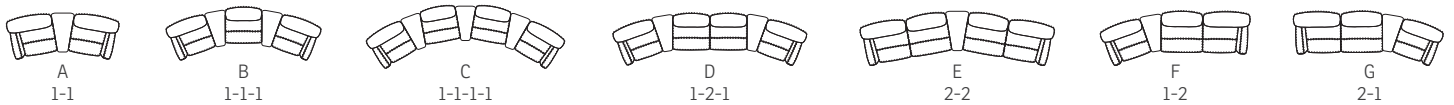

Angled arm

CONNECTION ARMS W/STORAGE

WALL SAVER MECHANISM