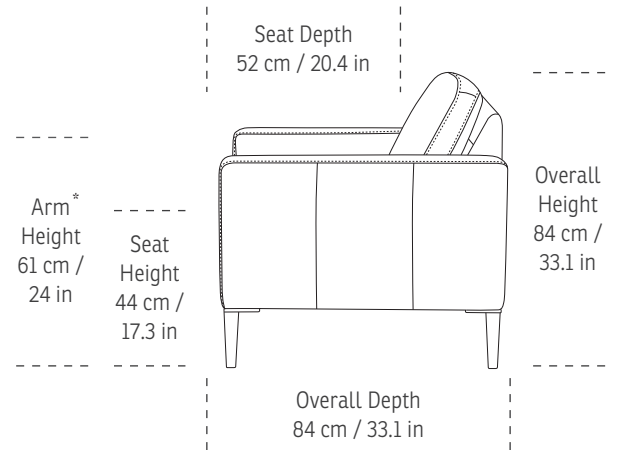

See warranty policy for more details.

*Note: Arm height for this frame is measured at the highest point of the arm.

*The dimensions are approximate and may vary with +/- 2cm.

N120 - 1 seat

88 cm / 34.6 in

150 (75) cm / 59 (29.5) in

N120 - 3 seat w/o arms

180 (60) cm / 70.8 (23.6) in

N120 - 3 seat duo w/o arms

180 (90) cm / 70.8 (35.4) in

Corner

84 cm / 33 in

84 cm / 33 in

Pall

60 cm / 23.6 in

90 cm / 35.4 in

N120 - Long seat + 2s

W: 208 cm / 81.8 in
D: 148 cm / 58.2 in

N120 - Long Seat + 2s + corner + 2s

W: 278 cm / 109.4 in
D: 218 cm / 85.8 in

N120 - 3s + corner + 2s

W: 278 cm / 109.4 in
D: 218 cm / 85.8 in

Long seat

148 cm / 58.2 in

60 cm / 23.6 in

N120 - Arm

W: 14 cm / 5.5 in
D: 84 cm / 33 in