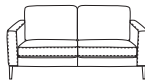

See warranty policy for more details.

*Note: Arm height for this frame is measured at the highest point of the arm.

*The dimensions are approximate and may vary with +/- 2cm.

N120 - 1 seat

88 cm / 34.6 in

N120 - 2 seat

148 cm / 58.3 in

N120 - 2.5 seat

178 cm / 70.1 in

N120 - 3 seat

208 cm / 81.8 in

N120 - 3 seat duo

208 cm / 81.8 in