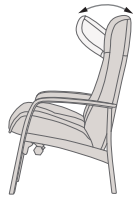

## FUNCTIONS

EFFORTLESS RECLINING MECHANISM

ADJUSTABLE HEADREST

ERGONOMICALLY SLOPED OTTOMAN

COMFORT FLEXI-PILLOW (OPTIONAL)