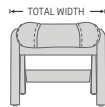

## FUNCTIONS

EFFORTLESS RECLINING MECHANISM

ADJUSTABLE HEADREST

ERGONOMICALLY SLOPED OTTOMAN

COMFORT FLEXI-PILLOW (OPTIONAL)

## DIMENSIONS

CHAIR SIZE	TOTAL WIDTH	TOTAL DEPTH	TOTAL HEIGHT	SEAT WIDTH	SEAT HEIGHT	SEAT DEPTH
Jade 202 standard size	70 cm / 27.5 in	73 cm / 28.7 in	110 cm / 43.3 in	51 cm / 20 in	48 cm / 18.8 in	49 cm / 19.2 in
Jade 302 large size	76 cm / 29.9 in	75 cm / 29.5 in	112 cm / 44 in	56 cm / 22 in	48 cm / 18.8 in	51 cm / 20 in
Jade Ottoman	58 cm / 22.8 in	40 cm / 15.7 in	44 cm / 17.3 in		39 cm / 15.3 in	