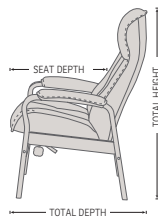

## FUNCTIONS

EFFORTLESS RECLINING MECHANISM

ADJUSTABLE HEADREST

ERGONOMICALLY SLOPED OTTOMAN

COMFORT FLEXI-PILLOW (OPTIONAL)

## DIMENSIONS

CHAIR SIZE	TOTAL WIDTH	TOTAL DEPTH	TOTAL HEIGHT	SEAT WIDTH	SEAT HEIGHT	SEAT DEPTH
Jade 202 standard size	70 cm / 27.5 in	73 cm / 28.7 in	110 cm / 43.3 in	51 cm / 20 in	48 cm / 18.8 in	49 cm / 19.2 in
Jade 302 large size	76 cm / 29.9 in	75 cm / 29.5 in	112 cm / 44 in	56 cm / 22 in	48 cm / 18.8 in	51 cm / 20 in
Jade Ottoman	58 cm / 22.8 in	40 cm / 15.7 in	44 cm / 17.3 in		39 cm / 15.3 in	