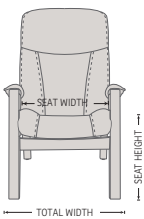

## FUNCTIONS

EFFORTLESS RECLINING MECHANISM

ADJUSTABLE HEADREST

ERGONOMICALLY SLOPED OTTOMAN

COMFORT FLEXI-PILLOW (OPTIONAL)

## DIMENSIONS

CHAIR SIZE	TOTAL WIDTH	TOTAL DEPTH	TOTAL HEIGHT	SEAT WIDTH	SEAT HEIGHT	SEAT DEPTH
Jade 202 standard size	70 cm / 27.5 in	73 cm / 28.7 in	110 cm / 43.3 in	51 cm / 20 in	48 cm / 18.8 in	49 cm / 19.2 in
Jade 302 large size	76 cm / 29.9 in	75 cm / 29.5 in	112 cm / 44 in	56 cm / 22 in	48 cm / 18.8 in	51 cm / 20 in
Jade Ottoman	58 cm / 22.8 in	40 cm / 15.7 in	44 cm / 17.3 in		39 cm / 15.3 in	