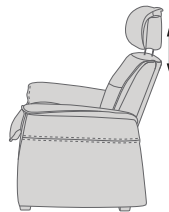

The rock-solid steel undercarriage provides long-term stability.

FUNCTIONS

EFFORTLESS RECLINING MECHANISM

ADJUSTABLE HEADREST

HIGH ADJUSTABLE HEADREST

DIMENSIONS

CHAIR SIZE	TOTAL WIDTH	TOTAL DEPTH	TOTAL HEIGHT	SEAT WIDTH	SEAT HEIGHT	SEAT DEPTH	WALL CLEARANCE
FS Nordic 93 1 SEAT Low back	87 cm / 34.2 in	78 cm / 30.7 in	78 cm / 30.7 in	55 cm / 21.6 in	46 cm / 18.1 in	56 cm / 22 in	20 cm / 7.8 in
FS Nordic 93 2 SEAT Low back	142 cm / 55.9 in	78 cm / 30.7 in	78 cm / 30.7 in	110 cm / 43.3 in	46 cm / 18.1 in	56 cm / 22 in	20 cm / 7.8 in
FS Nordic 93 3 SEAT Low back	197 cm / 77.5 in	78 cm / 30.7 in	78 cm / 30.7 in	165 cm / 64.9 in	46 cm / 18.1 in	56 cm / 22 in	20 cm / 7.8 in
FS Nordic 93 1 SEAT High back	87 cm / 34.2 in	90 cm / 35.4 in	95 - 108 cm / 37.4 - 42.5 in	55 cm / 21.6 in	46 cm / 18.1 in	56 cm / 22 in	30 - 44 cm / 11.8 - 17.3 in
FS Nordic 93 2 SEAT High back	142 cm / 55.9 in	90 cm / 35.4 in	95 - 108 cm / 37.4 - 42.5 in	110 cm / 43.3 in	46 cm / 18.1 in	56 cm / 22 in	30 - 44 cm / 11.8 - 17.3 in
FS Nordic 93 3 SEAT High back	197 cm / 77.5 in	90 cm / 35.4 in	95 - 108 cm / 37.4 - 42.5 in	165 cm / 64.9 in	46 cm / 18.1 in	56 cm / 22 in	30 - 44 cm / 11.8 - 17.3 in