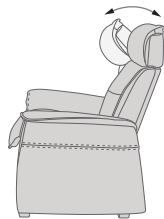

ADJUSTABLE HEADREST