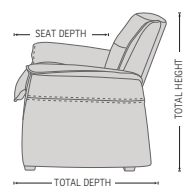

The rock-solid steel undercarriage provides long-term stability.

FUNCTIONS

EFFORTLESS RECLINING MECHANISM

ADJUSTABLE HEADREST

HIGH ADJUSTABLE HEADREST

DIMENSIONS

CHAIR SIZE	TOTAL WIDTH	TOTAL DEPTH	TOTAL HEIGHT	SEAT WIDTH	SEAT HEIGHT	SEAT DEPTH	WALL CLEARANCE
FS Nordic 93 1 SEAT Low back	87 cm / 34.2 in	78 cm / 30.7 in	78 cm / 30.7 in	55 cm / 21.6 in	46 cm / 18.1 in	56 cm / 22 in	20 cm / 7.8 in
FS Nordic 93 2 SEAT Low back	142 cm / 55.9 in	78 cm / 30.7 in	78 cm / 30.7 in	110 cm / 43.3 in	46 cm / 18.1 in	56 cm / 22 in	20 cm / 7.8 in
FS Nordic 93 3 SEAT Low back	197 cm / 77.5 in	78 cm / 30.7 in	78 cm / 30.7 in	165 cm / 64.9 in	46 cm / 18.1 in	56 cm / 22 in	20 cm / 7.8 in
FS Nordic 93 1 SEAT High back	87 cm / 34.2 in	90 cm / 35.4 in	95 - 108 cm / 37.4 - 42.5 in	55 cm / 21.6 in	46 cm / 18.1 in	56 cm / 22 in	30 - 44 cm / 11.8 - 17.3 in
FS Nordic 93 2 SEAT High back	142 cm / 55.9 in	90 cm / 35.4 in	95 - 108 cm / 37.4 - 42.5 in	110 cm / 43.3 in	46 cm / 18.1 in	56 cm / 22 in	30 - 44 cm / 11.8 - 17.3 in
FS Nordic 93 3 SEAT High back	197 cm / 77.5 in	90 cm / 35.4 in	95 - 108 cm / 37.4 - 42.5 in	165 cm / 64.9 in	46 cm / 18.1 in	56 cm / 22 in	30 - 44 cm / 11.8 - 17.3 in

* The dimensions are approximate and may vary with +/-2cm

imgcomfort.com

IMG[®]
COMFORT