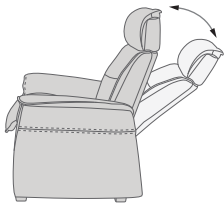

FUNCTIONS

EFFORTLESS RECLINING MECHANISM