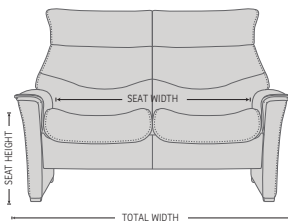

The rock-solid steel undercarriage provides long-term stability.

FUNCTIONS

EFFORTLESS RECLINING MECHANISM

ADJUSTABLE HEADREST

HIGH ADJUSTABLE HEADREST

DIMENSIONS

CHAIR SIZE	TOTAL WIDTH	TOTAL DEPTH	TOTAL HEIGHT	SEAT WIDTH	SEAT HEIGHT	SEAT DEPTH	WALL CLEARANCE
FS Nordic 93 1 SEAT Low back	87 cm / 34.2 in	78 cm / 30.7 in	78 cm / 30.7 in	55 cm / 21.6 in	46 cm / 18.1 in	56 cm / 22 in	20 cm / 7.8 in
FS Nordic 93 2 SEAT Low back	142 cm / 55.9 in	78 cm / 30.7 in	78 cm / 30.7 in	110 cm / 43.3 in	46 cm / 18.1 in	56 cm / 22 in	20 cm / 7.8 in
FS Nordic 93 3 SEAT Low back	197 cm / 77.5 in	78 cm / 30.7 in	78 cm / 30.7 in	165 cm / 64.9 in	46 cm / 18.1 in	56 cm / 22 in	20 cm / 7.8 in
FS Nordic 93 1 SEAT High back	87 cm / 34.2 in	90 cm / 35.4 in	95 - 108 cm / 37.4 - 42.5 in	55 cm / 21.6 in	46 cm / 18.1 in	56 cm / 22 in	30 - 44 cm / 11.8 - 17.3 in
FS Nordic 93 2 SEAT High back	142 cm / 55.9 in	90 cm / 35.4 in	95 - 108 cm / 37.4 - 42.5 in	110 cm / 43.3 in	46 cm / 18.1 in	56 cm / 22 in	30 - 44 cm / 11.8 - 17.3 in
FS Nordic 93 3 SEAT High back	197 cm / 77.5 in	90 cm / 35.4 in	95 - 108 cm / 37.4 - 42.5 in	165 cm / 64.9 in	46 cm / 18.1 in	56 cm / 22 in	30 - 44 cm / 11.8 - 17.3 in

* The dimensions are approximate and may vary with +/-2cm

imgcomfort.com

IMG[®]
COMFORT