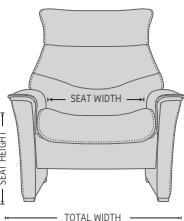

The rock-solid steel undercarriage provides long-term stability.

FUNCTIONS

EFFORTLESS RECLINING MECHANISM

ADJUSTABLE HEADREST

HIGH ADJUSTABLE HEADREST

DIMENSIONS

CHAIR SIZE	TOTAL WIDTH	TOTAL DEPTH	TOTAL HEIGHT	SEAT WIDTH	SEAT HEIGHT	SEAT DEPTH	WALL CLEARANCE
FS Nordic 93 1 SEAT Low back	87 cm / 34.2 in	78 cm / 30.7 in	78 cm / 30.7 in	55 cm / 21.6 in	46 cm / 18.1 in	56 cm / 22 in	20 cm / 7.8 in
FS Nordic 93 2 SEAT Low back	142 cm / 55.9 in	78 cm / 30.7 in	78 cm / 30.7 in	110 cm / 43.3 in	46 cm / 18.1 in	56 cm / 22 in	20 cm / 7.8 in
FS Nordic 93 3 SEAT Low back	197 cm / 77.5 in	78 cm / 30.7 in	78 cm / 30.7 in	165 cm / 64.9 in	46 cm / 18.1 in	56 cm / 22 in	20 cm / 7.8 in
FS Nordic 93 1 SEAT High back	87 cm / 34.2 in	90 cm / 35.4 in	95 - 108 cm / 37.4 - 42.5 in	55 cm / 21.6 in	46 cm / 18.1 in	56 cm / 22 in	30 - 44 cm / 11.8 - 17.3 in
FS Nordic 93 2 SEAT High back	142 cm / 55.9 in	90 cm / 35.4 in	95 - 108 cm / 37.4 - 42.5 in	110 cm / 43.3 in	46 cm / 18.1 in	56 cm / 22 in	30 - 44 cm / 11.8 - 17.3 in
FS Nordic 93 3 SEAT High back	197 cm / 77.5 in	90 cm / 35.4 in	95 - 108 cm / 37.4 - 42.5 in	165 cm / 64.9 in	46 cm / 18.1 in	56 cm / 22 in	30 - 44 cm / 11.8 - 17.3 in

* The dimensions are approximate and may vary with +/-2cm

imgcomfort.com

IMG[®]
COMFORT