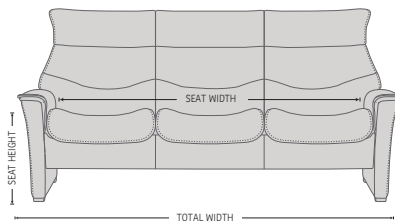

DESIGNED IN NORWAY

See warranty policy for more details.

NORDIC 93 FUNCTION SOFA

ADJUSTABLE HEADREST SYSTEM
Exclusive adjustment system that allows your head and neck to rest in an infinite number of comfort positions.

The rock-solid steel undercarriage provides long-term stability.

FUNCTIONS

EFFORTLESS RECLINING MECHANISM

ADJUSTABLE HEADREST

HIGH ADJUSTABLE HEADREST

DIMENSIONS

CHAIR SIZE	TOTAL WIDTH	TOTAL DEPTH	TOTAL HEIGHT	SEAT WIDTH	SEAT HEIGHT	SEAT DEPTH	WALL CLEARANCE
FS Nordic 93 1 SEAT Low back	87 cm / 34.2 in	78 cm / 30.7 in	78 cm / 30.7 in	55 cm / 21.6 in	46 cm / 18.1 in	56 cm / 22 in	20 cm / 7.8 in
FS Nordic 93 2 SEAT Low back	142 cm / 55.9 in	78 cm / 30.7 in	78 cm / 30.7 in	110 cm / 43.3 in	46 cm / 18.1 in	56 cm / 22 in	20 cm / 7.8 in
FS Nordic 93 3 SEAT Low back	197 cm / 77.5 in	78 cm / 30.7 in	78 cm / 30.7 in	165 cm / 64.9 in	46 cm / 18.1 in	56 cm / 22 in	20 cm / 7.8 in
FS Nordic 93 1 SEAT High back	87 cm / 34.2 in	90 cm / 35.4 in	95 - 108 cm / 37.4 - 42.5 in	55 cm / 21.6 in	46 cm / 18.1 in	56 cm / 22 in	30 - 44 cm / 11.8 - 17.3 in
FS Nordic 93 2 SEAT High back	142 cm / 55.9 in	90 cm / 35.4 in	95 - 108 cm / 37.4 - 42.5 in	110 cm / 43.3 in	46 cm / 18.1 in	56 cm / 22 in	30 - 44 cm / 11.8 - 17.3 in
FS Nordic 93 3 SEAT High back	197 cm / 77.5 in	90 cm / 35.4 in	95 - 108 cm / 37.4 - 42.5 in	165 cm / 64.9 in	46 cm / 18.1 in	56 cm / 22 in	30 - 44 cm / 11.8 - 17.3 in

* The dimensions are approximate and may vary with +/-2cm

imgcomfort.com

IMG[®]
COMFORT