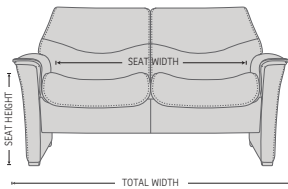

The rock-solid steel undercarriage provides long-term stability.

FUNCTIONS

EFFORTLESS RECLINING MECHANISM

ADJUSTABLE HEADREST

HIGH ADJUSTABLE HEADREST

DIMENSIONS

CHAIR SIZE	TOTAL WIDTH	TOTAL DEPTH	TOTAL HEIGHT	SEAT WIDTH	SEAT HEIGHT	SEAT DEPTH	WALL CLEARANCE
FS Nordic 93 1 SEAT Low back	87 cm / 34.2 in	78 cm / 30.7 in	78 cm / 30.7 in	55 cm / 21.6 in	46 cm / 18.1 in	56 cm / 22 in	20 cm / 7.8 in
FS Nordic 93 2 SEAT Low back	142 cm / 55.9 in	78 cm / 30.7 in	78 cm / 30.7 in	110 cm / 43.3 in	46 cm / 18.1 in	56 cm / 22 in	20 cm / 7.8 in
FS Nordic 93 3 SEAT Low back	197 cm / 77.5 in	78 cm / 30.7 in	78 cm / 30.7 in	165 cm / 64.9 in	46 cm / 18.1 in	56 cm / 22 in	20 cm / 7.8 in
FS Nordic 93 1 SEAT High back	87 cm / 34.2 in	90 cm / 35.4 in	95 - 108 cm / 37.4 - 42.5 in	55 cm / 21.6 in	46 cm / 18.1 in	56 cm / 22 in	30 - 44 cm / 11.8 - 17.3 in
FS Nordic 93 2 SEAT High back	142 cm / 55.9 in	90 cm / 35.4 in	95 - 108 cm / 37.4 - 42.5 in	110 cm / 43.3 in	46 cm / 18.1 in	56 cm / 22 in	30 - 44 cm / 11.8 - 17.3 in
FS Nordic 93 3 SEAT High back	197 cm / 77.5 in	90 cm / 35.4 in	95 - 108 cm / 37.4 - 42.5 in	165 cm / 64.9 in	46 cm / 18.1 in	56 cm / 22 in	30 - 44 cm / 11.8 - 17.3 in

* The dimensions are approximate and may vary with +/-2cm

imgcomfort.com

IMG[®]
COMFORT