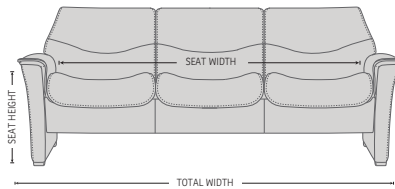

DESIGNED IN NORWAY

See warranty policy for more details.

NORDIC 93 FUNCTION SOFA

ADJUSTABLE HEADREST SYSTEM
Exclusive adjustment system that allows your head and neck to rest in an infinite number of comfort positions.

The rock-solid steel undercarriage provides long-term stability.

FUNCTIONS

EFFORTLESS RECLINING MECHANISM

ADJUSTABLE HEADREST

HIGH ADJUSTABLE HEADREST

DIMENSIONS

CHAIR SIZE	TOTAL WIDTH	TOTAL DEPTH	TOTAL HEIGHT	SEAT WIDTH	SEAT HEIGHT	SEAT DEPTH	WALL CLEARANCE
FS Nordic 93 1 SEAT Low back	87 cm / 34.2 in	78 cm / 30.7 in	78 cm / 30.7 in	55 cm / 21.6 in	46 cm / 18.1 in	56 cm / 22 in	20 cm / 7.8 in
FS Nordic 93 2 SEAT Low back	142 cm / 55.9 in	78 cm / 30.7 in	78 cm / 30.7 in	110 cm / 43.3 in	46 cm / 18.1 in	56 cm / 22 in	20 cm / 7.8 in
FS Nordic 93 3 SEAT Low back	197 cm / 77.5 in	78 cm / 30.7 in	78 cm / 30.7 in	165 cm / 64.9 in	46 cm / 18.1 in	56 cm / 22 in	20 cm / 7.8 in
FS Nordic 93 1 SEAT High back	87 cm / 34.2 in	90 cm / 35.4 in	95 - 108 cm / 37.4 - 42.5 in	55 cm / 21.6 in	46 cm / 18.1 in	56 cm / 22 in	30 - 44 cm / 11.8 - 17.3 in
FS Nordic 93 2 SEAT High back	142 cm / 55.9 in	90 cm / 35.4 in	95 - 108 cm / 37.4 - 42.5 in	110 cm / 43.3 in	46 cm / 18.1 in	56 cm / 22 in	30 - 44 cm / 11.8 - 17.3 in
FS Nordic 93 3 SEAT High back	197 cm / 77.5 in	90 cm / 35.4 in	95 - 108 cm / 37.4 - 42.5 in	165 cm / 64.9 in	46 cm / 18.1 in	56 cm / 22 in	30 - 44 cm / 11.8 - 17.3 in

* The dimensions are approximate and may vary with +/-2cm

imgcomfort.com

IMG[®]
COMFORT