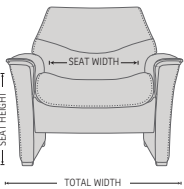

The rock-solid steel undercarriage provides long-term stability.

FUNCTIONS

EFFORTLESS RECLINING MECHANISM

ADJUSTABLE HEADREST

HIGH ADJUSTABLE HEADREST

DIMENSIONS

CHAIR SIZE	TOTAL WIDTH	TOTAL DEPTH	TOTAL HEIGHT	SEAT WIDTH	SEAT HEIGHT	SEAT DEPTH	WALL CLEARANCE
FS Nordic 93 1 SEAT Low back	87 cm / 34.2 in	78 cm / 30.7 in	78 cm / 30.7 in	55 cm / 21.6 in	46 cm / 18.1 in	56 cm / 22 in	20 cm / 7.8 in
FS Nordic 93 2 SEAT Low back	142 cm / 55.9 in	78 cm / 30.7 in	78 cm / 30.7 in	110 cm / 43.3 in	46 cm / 18.1 in	56 cm / 22 in	20 cm / 7.8 in
FS Nordic 93 3 SEAT Low back	197 cm / 77.5 in	78 cm / 30.7 in	78 cm / 30.7 in	165 cm / 64.9 in	46 cm / 18.1 in	56 cm / 22 in	20 cm / 7.8 in
FS Nordic 93 1 SEAT High back	87 cm / 34.2 in	90 cm / 35.4 in	95 - 108 cm / 37.4 - 42.5 in	55 cm / 21.6 in	46 cm / 18.1 in	56 cm / 22 in	30 - 44 cm / 11.8 - 17.3 in
FS Nordic 93 2 SEAT High back	142 cm / 55.9 in	90 cm / 35.4 in	95 - 108 cm / 37.4 - 42.5 in	110 cm / 43.3 in	46 cm / 18.1 in	56 cm / 22 in	30 - 44 cm / 11.8 - 17.3 in
FS Nordic 93 3 SEAT High back	197 cm / 77.5 in	90 cm / 35.4 in	95 - 108 cm / 37.4 - 42.5 in	165 cm / 64.9 in	46 cm / 18.1 in	56 cm / 22 in	30 - 44 cm / 11.8 - 17.3 in

* The dimensions are approximate and may vary with +/-2cm

imgcomfort.com

IMG[®]
COMFORT