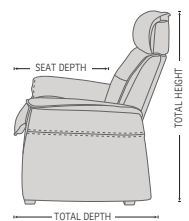

The rock-solid steel undercarriage provides long-term stability.

FUNCTIONS

EFFORTLESS RECLINING MECHANISM

ADJUSTABLE HEADREST

HIGH ADJUSTABLE HEADREST

DIMENSIONS

CHAIR SIZE	TOTAL WIDTH	TOTAL DEPTH	TOTAL HEIGHT	SEAT WIDTH	SEAT HEIGHT	SEAT DEPTH	WALL CLEARANCE
FS Nordic 93 1 SEAT Low back	87 cm / 34.2 in	78 cm / 30.7 in	78 cm / 30.7 in	55 cm / 21.6 in	46 cm / 18.1 in	56 cm / 22 in	20 cm / 7.8 in
FS Nordic 93 2 SEAT Low back	142 cm / 55.9 in	78 cm / 30.7 in	78 cm / 30.7 in	110 cm / 43.3 in	46 cm / 18.1 in	56 cm / 22 in	20 cm / 7.8 in
FS Nordic 93 3 SEAT Low back	197 cm / 77.5 in	78 cm / 30.7 in	78 cm / 30.7 in	165 cm / 64.9 in	46 cm / 18.1 in	56 cm / 22 in	20 cm / 7.8 in
FS Nordic 93 1 SEAT High back	87 cm / 34.2 in	90 cm / 35.4 in	95 - 108 cm / 37.4 - 42.5 in	55 cm / 21.6 in	46 cm / 18.1 in	56 cm / 22 in	30 - 44 cm / 11.8 - 17.3 in
FS Nordic 93 2 SEAT High back	142 cm / 55.9 in	90 cm / 35.4 in	95 - 108 cm / 37.4 - 42.5 in	110 cm / 43.3 in	46 cm / 18.1 in	56 cm / 22 in	30 - 44 cm / 11.8 - 17.3 in
FS Nordic 93 3 SEAT High back	197 cm / 77.5 in	90 cm / 35.4 in	95 - 108 cm / 37.4 - 42.5 in	165 cm / 64.9 in	46 cm / 18.1 in	56 cm / 22 in	30 - 44 cm / 11.8 - 17.3 in

* The dimensions are approximate and may vary with +/-2cm

imgcomfort.com

IMG[®]
COMFORT