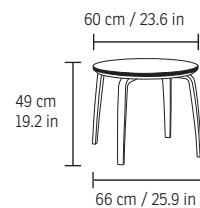

DPALLHC
Double Pall w/hinge + Castor

EC050
Lap Table

TRAY
Wood tray

SIDE TABLE

TRIANGLE TABLE

ROUND TABLE

CYLINDER OTTOMAN

* The dimensions on upholstered furniture are approximate and may vary with +/-2cm