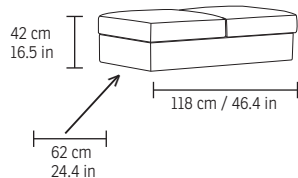

Tray

Cylinder Ottoman

Lab Table

Side Table

Triangle Table

Round Table

ACCESSORIES

SPALLHC
Single pall w/hinge + Castor

DPALLHC
Double Pall w/hinge + Castor

EC050
Lap Table

TRAY
Wood tray

SIDE TABLE

TRIANGLE TABLE

ROUND TABLE

CYLINDER OTTOMAN

* The dimensions on upholstered furniture are approximate and may vary with +/-2cm