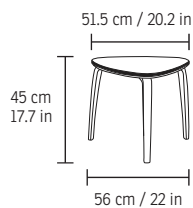

DPALLHC
Double Pall w/hinge + Castor

EC050
Lap Table

TRAY
Wood tray

SIDE TABLE

TRIANGLE TABLE

ROUND TABLE

CYLINDER OTTOMAN

* The dimensions on upholstered furniture are approximate and may vary with +/-2cm