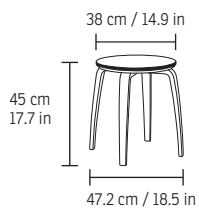

DPALLHC
Double Pall w/hinge + Castor

EC050
Lap Table

TRAY
Wood tray

SIDE TABLE

TRIANGLE TABLE

ROUND TABLE

CYLINDER OTTOMAN

* The dimensions on upholstered furniture are approximate and may vary with +/-2cm