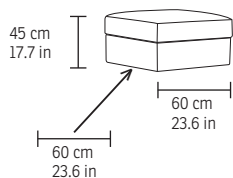

Tray

Cylinder Ottoman

Lab Table

Side Table

Triangle Table

Round Table

ACCESSORIES

SPALLHC
Single pall w/hinge + Castor

DPALLHC
Double Pall w/hinge + Castor

EC050
Lap Table

TRAY
Wood tray

SIDE TABLE

TRIANGLE TABLE

ROUND TABLE

CYLINDER OTTOMAN

* The dimensions on upholstered furniture are approximate and may vary with +/-2cm