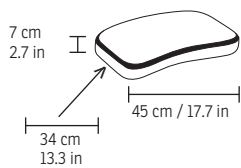

Tray

Cylinder Ottoman

Lab Table

Side Table

Triangle Table

Round Table

ACCESSORIES

SPALLHC
Single pall w/hinge + Castor

DPALLHC
Double Pall w/hinge + Castor

EC050
Lap Table

TRAY
Wood tray

SIDE TABLE

TRIANGLE TABLE

ROUND TABLE

CYLINDER OTTOMAN

* The dimensions on upholstered furniture are approximate and may vary with +/-2cm