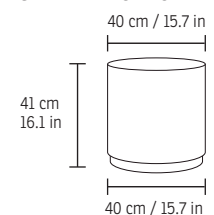

DPALLHC
Double Pall w/hinge + Castor

EC050
Lap Table

TRAY
Wood tray

SIDE TABLE

TRIANGLE TABLE

ROUND TABLE

CYLINDER OTTOMAN

* The dimensions on upholstered furniture are approximate and may vary with +/-2cm