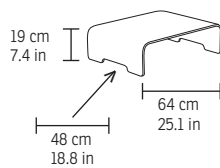

Tray

Cylinder Ottoman

Lab Table

Side Table

Triangle Table

Round Table

ACCESSORIES

SPALLHC
Single pall w/hinge + Castor

DPALLHC
Double Pall w/hinge + Castor

EC050
Lap Table

TRAY
Wood tray

SIDE TABLE

TRIANGLE TABLE

ROUND TABLE

CYLINDER OTTOMAN

* The dimensions on upholstered furniture are approximate and may vary with +/-2cm